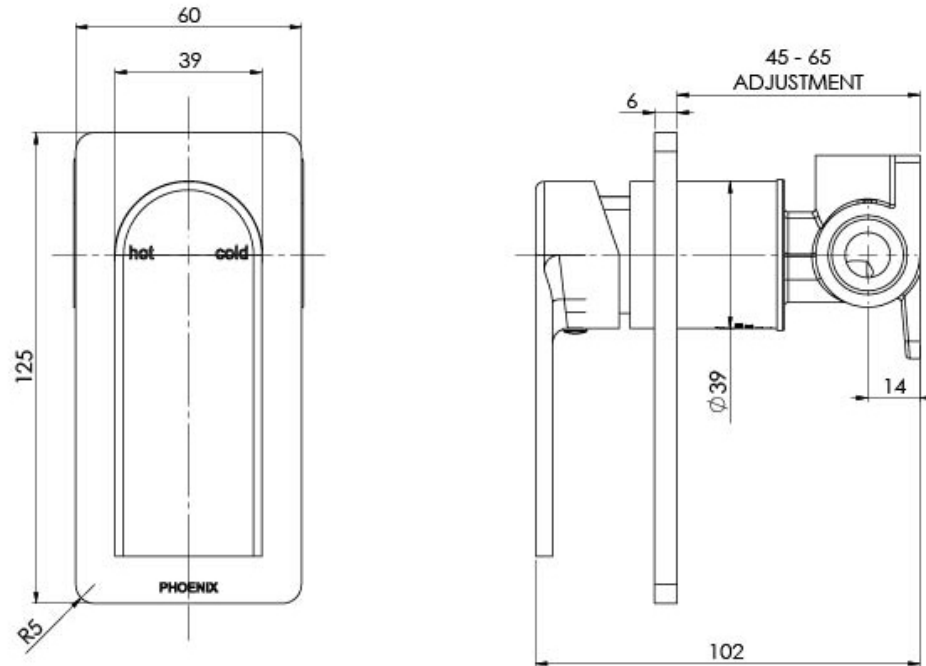

## TEEL SHOWER / WALL MIXER

## SPECIFICATIONS