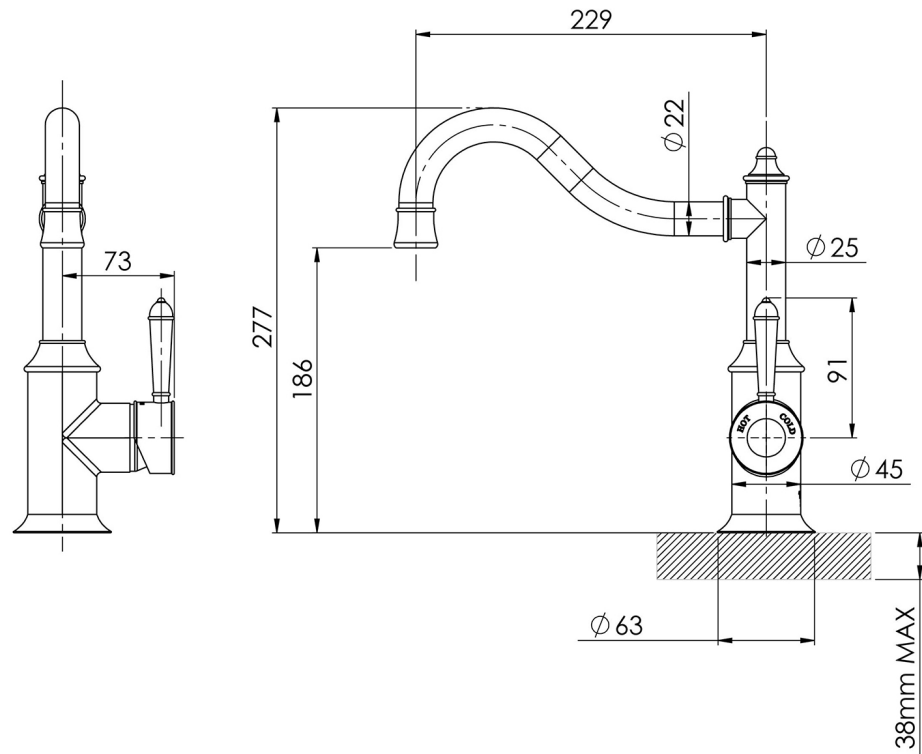

NOSTALGIA

NOSTALGIA SINK MIXER 220MM SHEPHERDS CROOK

SPECIFICATIONS

AVAILABLE IN

NS738 CHR
Chrome

NS738-62
Chrome /
Natural
White

NS738-40
Brushed
Nickel

NS738-33
Antique
Black