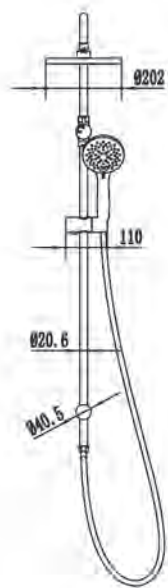

WAIRERE SHOWER SYSTEM

Also available in
MATTE BLACK FINISH

FUNCTIONS: Airstream™, Bubble, Massage, Spray +Bubble, Spray+Massage

INSTALL METHOD: Adjustable Bottom Pillar

SUPPLY: Mains Pressure

CONNECTIONS: 1/2" BSP

WORKING PRESSURES: 150 - 500 kpa

OPERATING TEMPERATURE: Recommended 50°C**

**Refer AS/NZS 3500

- Advanced Airstream™ spray mixes air with water to create a softer, lighter and voluminous shower experience
- 5 Function – Airstream™ - Spray, Bubble, Massage, Spray +Bubble, Spray+Massage
- 110mm adjustable spray handset with single function 200mm diameter slim line overhead drencher
- Twin shower rail with in-built water delivery point to eliminate the need for a separate wall elbow
- Adjustable bottom pillar for easy retro-fit installation
- Height adjustable handset holder with push button slider
- Easy switch from handset to overhead drencher with the water diverter
- Rub clean silicon jets on the faceplate to help prevent build up of lime scale and calcium deposits, maintaining shower performance
- 3 star WELS rated on mains pressure (9.0 l/min)