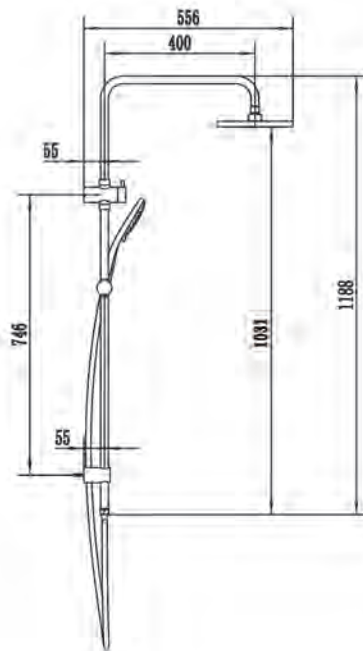

WAIRERE SHOWER SYSTEM

Also available in
MATTE BLACK FINISH

FUNCTIONS: Airstream™, Bubble, Massage, Spray +Bubble, Spray+Massage

INSTALL METHOD: Adjustable Bottom Pillar

SUPPLY: Mains Pressure

CONNECTIONS: 1/2" BSP

WORKING PRESSURES: 150 - 500 kpa

OPERATING TEMPERATURE: Recommended 50°C**

**Refer AS/NZS 3500

- Advanced Airstream™ spray mixes air with water to create a softer, lighter and voluminous shower experience
- 5 Function – Airstream™ - Spray, Bubble, Massage, Spray +Bubble, Spray+Massage
- 110mm adjustable spray handset with single function 200mm diameter slim line overhead drencher
- Twin shower rail with in-built water delivery point to eliminate the need for a separate wall elbow
- Adjustable bottom pillar for easy retro-fit installation
- Height adjustable handset holder with push button slider
- Easy switch from handset to overhead drencher with the water diverter
- Rub clean silicon jets on the faceplate to help prevent build up of lime scale and calcium deposits, maintaining shower performance
- 3 star WELS rated on mains pressure (9.0 l/min)