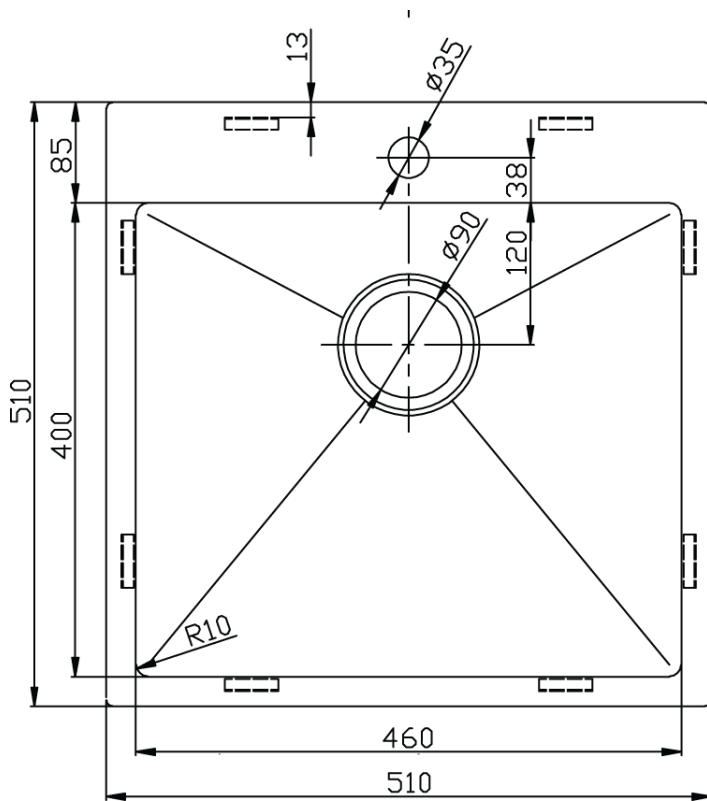

BATHROOM

Byron 510mm
Kitchen Sink

IMPRESSIONS
AUSTRALIA

- 510 x 510 x 230mm.
- Can be installed undermount or overmount
- Single bowl with tap mount.