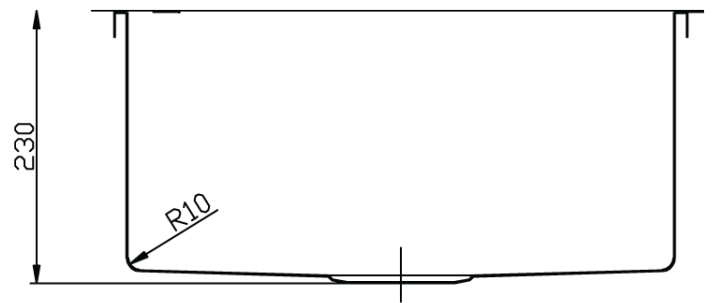

BATHROOM

Byron 510mm
Kitchen Sink

IMPRESSIONS
AUSTRALIA

- 510 x 510 x 230mm.
- Can be installed undermount or overmount
- Single bowl with tap mount.