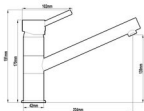

SENZA SINK MIXER
CODE A1102