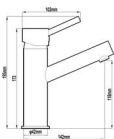

SENZA

TECHNICAL INFORMATION

SENZA BASIN MIXER
CODE A1101, A1101B