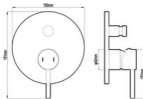

SENZA SINK MIXER
CODE A1104, A1104B

SENZA WALL BASIN MIXER
CODE A1108, A1108B

WATERMARK LICENCE	WMKA02072	WMKA02072	WMKA02072	WMKA02072	WMKA02072
AS/NZ STANDARD	AS 3718:2005	AS 3718:2005	AS 3718:2005	AS 3718:2005	AS 3718:2005
WELS LICENCE	0134	0134	0134	0134	0134
WELS RATING	5 STAR	5 STAR	5 STAR	5 STAR	5 STAR
WELS REGISTRATION NO	T28258	T28261	T28259	T28260	T28257
AERATOR BRAND /PART NO. / WMK	FF / J06-5L / WMK74669	FF / J06-5L / WMK74669	FF / J01-5L / WMK74669	FF / J01-5L / WMK74669	FF / J01-5L / WMK74669
CARTRIDGE SIZE	Ø35MM	Ø35MM	Ø35MM	Ø35MM	Ø35MM
CARTRIDGE BRAND / MODEL NO. / WMK	GEANN GN-35P WMK 025480	GEANN GN-35P WMK 025480	GEANN GN-35P WMK 025480	GEANN GN-35P WMK 025480	GEANN GN-35P WMK 025480
TAIL BRAND / MODEL NO. / WMK	SHIDA HS001PEX WMK50002	SHIDA HS001PEX WMK50002	SHIDA HS001PEX WMK50002	SHIDA HS001PEX WMK50002	SHIDA HS001PEX WMK50002
FIXING TYPE	NUT-THREAD STD	NUT-THREAD STD	TUBE SYSTEM	TUBE SYSTEM	
AVAILABLE FINISHES					
CHROMEPLATED	✓	✓	✓	✓	✓
BLACK ELECTROPLATED	✓	✓	✓	✓	✓
WARRANTY					
15 YEAR	✓	✓	✓	✓	✓
BATCH NO. MARKING ON PRODUCT					
BATCH NUMBER MARKING	✓	✓	✓	✓	✓

SENZA

TECHNICAL INFORMATION

SENZA WALL MIXER SET
CODE A1111, A1111B

SENZA WALL MIXER
CODE A1106, A1106B

SENZA WALL DIVERTER MIXER
CODE A1108, A1108B

SENZA BATH MIXER
CODE A1108, A1108B

SENZA BASIN MIXER LEVER
CODE AC14005, AC14005B