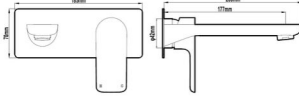

BASSINI WALL BASIN MIXER
CODE 82806, 82806-B,
82806-BC, 82806-BG
,82806-BR, 82806-GM
82806-RG, 82806-W