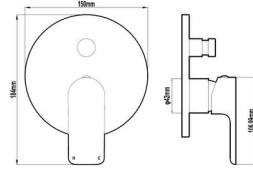

BASSINI WALL DIVERTER MIXER
CODE 82811, 82811-B, 82811-BC,
82811-BG, 82811-BR, 82811-GM
82811-RG, 82811-W

WATERMARK LICENCE	WMKA02072	WMKA02072	WMKA02072	WMKA02072	WMKA02072
AS/NZ STANDARD	AS 3718:2005	AS 3718:2005	AS 3718:2005	AS 3718:2005	AS 3718:2005
WELS LICENCE	0134	0134	0134	0134	0134
WELS RATING	5 STAR	5 STAR	5 STAR	5 STAR	5 STAR
WELS REGISTRATION NO	T32107	T31153	T32111		
AERATOR BRAND /PART NO. / WMK	FF / J01-5L / WMK74669	FF / J01-5L / WMK74669	FF / J01-5L / WMK74669		
CARTRIDGE SIZE	Ø35MM	Ø35MM	Ø35MM	Ø35MM	Ø35MM
CARTRIDGE BRAND / MODEL NO. /WMK	GEANN GN-35P WMK 025480	GEANN GN-35P WMK 025480	GEANN GN-35P WMK 025480	GEANN GN-35P WMK 025480	GEANN GN-35P WMK 025480
TAIL BRAND / MODEL NO. /WMK	SHIDA HS001PEX WMK50002	SHIDA HS001PEX WMK50002	SHIDA HS001PEX WMK50002		
FIXING TYPE	TUBE SYSTEM	TUBE SYSTEM	TUBE SYSTEM		
AVAILABLE FINISHES					
CHROMEPLATED	✓	✓	✓	✓	✓
BLACK & CHROME TWO TONE	✓	✓	✓	✓	✓
BRUSHED CHROME (PVD)	✓	✓	✓	✓	✓
BRUSHED GOLD (PVD)	✓	✓	✓	✓	✓
BRUSHED BRASS (PVD)	✓	✓	✓	✓	✓
GUNMETAL (PVD)	✓	✓	✓	✓	✓
ROSE GOLD (PVD)	✓	✓	✓	✓	✓