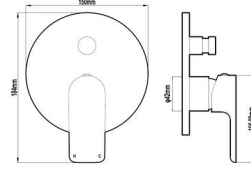

BASSINI WALL DIVERTER MIXER
CODE 82811, 82811-B, 82811-BC,
82811-BG, 82811-BR, 82811-GM,
82811-RG, 82811-W

AVAILABLE FINISHES

**WHITE & CHROME
TWO TONE**

WARRANTY

15 YEAR

BATCH NO. MARKING ON PRODUCT

**BATCH NUMBER
MARKING**