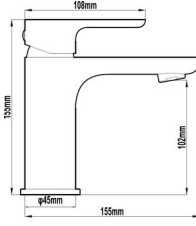

BASSINI BASIN MIXER
CODE 82805, 82805-B,
82805-BC, 82805-BG,
82805-BR, 82805-GM,
82805-RG, 82805-W