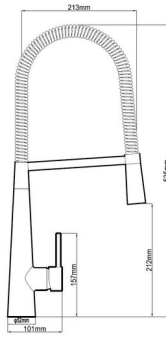

BASSINI

TECHNICAL INFORMATION

BASSINI SINK MIXER
CODE 89001