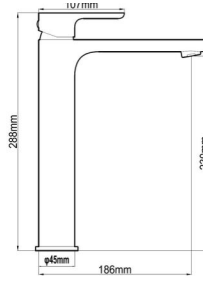

BASSINI BASIN MIXER EXT
CODE 82805-T, 82805-T-B,
82805-T-BC, 82805-T-BG,
82805-T-BR, 82805-T-GM,
82805-T-RG, 82805-T-W