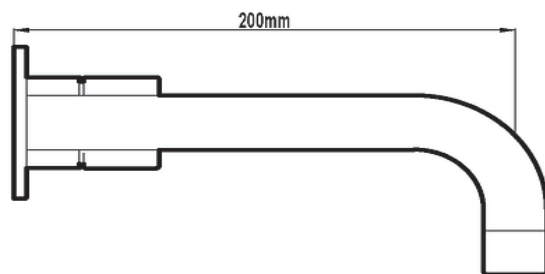

Harmony

Eagles The better way to trade
Plumbing Plus

Handel Progressive Wall Basin Mixer Brushed Chrome

Harmony Handel Progressive Wall Basin Mixer Brushed Chrome (P1102-BC / HAR381BC)
- Brushed Chrome on brass finish