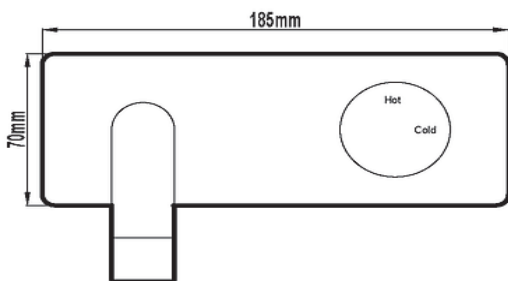

Harmony

Eagles The better way to trade
Plumbing Plus

Handel Progressive Wall Basin Mixer Brushed Chrome

Harmony Handel Progressive Wall Basin Mixer Brushed Chrome (P1102-BC / HAR381BC)
- Brushed Chrome on brass finish