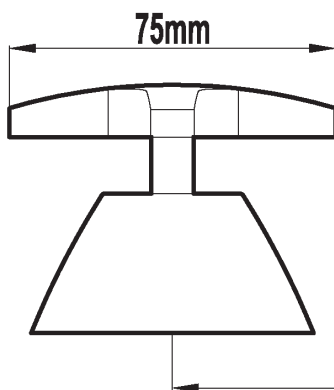

Harmony

Gallina Wall Stop Set Chrome

Harmony Gallina Wall Stop Set Chrome (29104 / HAR566)

- Pair with your choice of shower head or bath spout

210mm