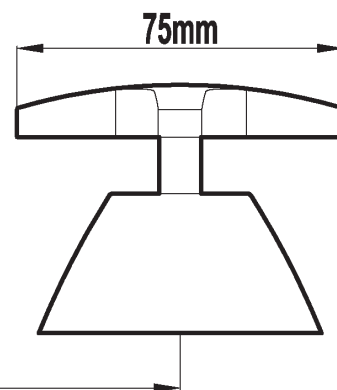

Harmony

Gallina Wall Stop Set Chrome

Harmony Gallina Wall Stop Set Chrome (29104 / HAR566)

- Pair with your choice of shower head or bath spout

210mm