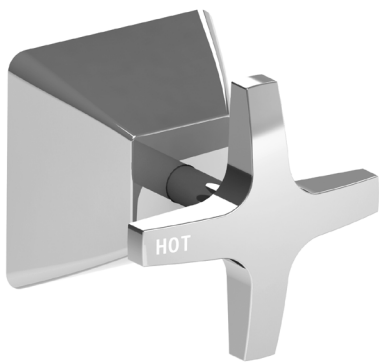

Harmony

Gallina Wall Stop Set Chrome

Harmony Gallina Wall Stop Set Chrome (29104 / HAR566)

- Pair with your choice of shower head or bath spout

210mm