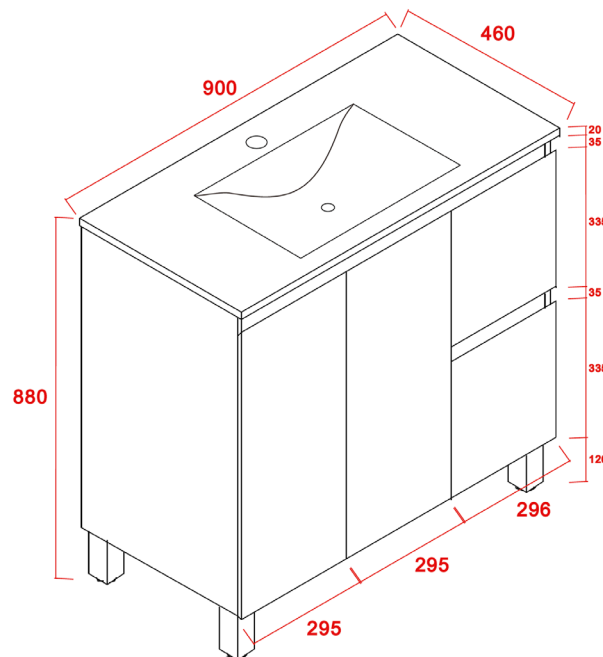

Chrome Legs Option

Black Legs Option

Chrome overflow dress ring option.

Black overflow dress ring option.

- White Gloss vanity cabinet with soft close door and drawers available in left or right side.
- Ceramic top.
- Modern finger pull handles
- Available on legs (Chrome or Black) or on kickboard.
- Available with Chrome or Black overflow dress ring.