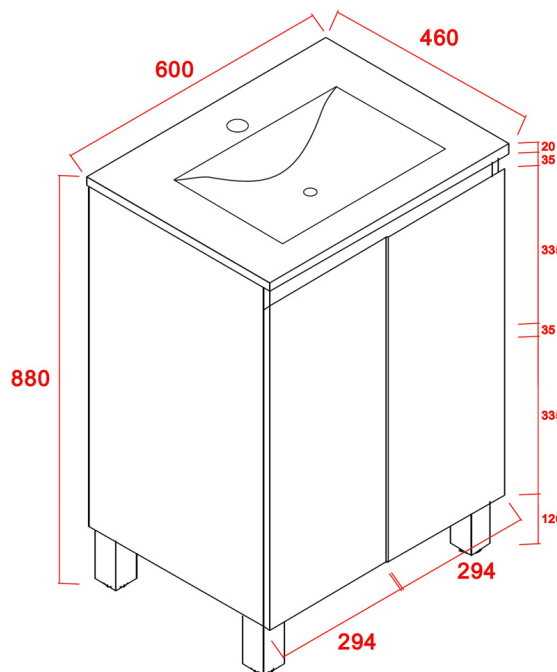

Chrome Legs Option

Black Legs Option

Chrome overflow dress ring option.

Black overflow dress ring option.

- White Gloss vanity cabinet with soft close doors.
- Ceramic top.
- Modern finger pull handles
- Available on legs (Chrome or Black) or on kickboard.
- Available with Chrome or Black overflow dress ring.