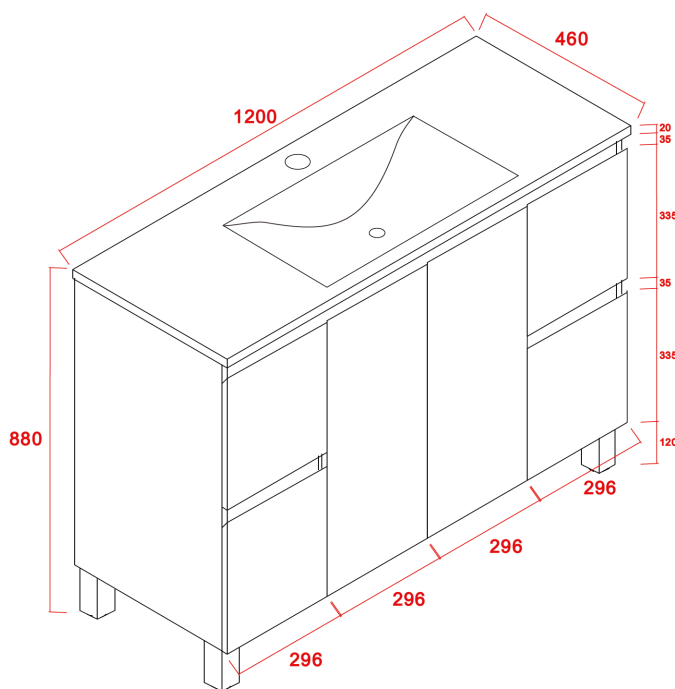

BATHROOM

Florence 1200mm Floor Mount Vanity

IMPRESSIONS AUSTRALIA

Chrome Legs Option

Black Legs Option

Chrome overflow dress ring option.

Black overflow dress ring option.

- White Gloss vanity cabinet with soft close door and drawers.
- Ceramic top.
- Modern finger pull handles
- Available on legs (Chrome or Black) or on kickboard.
- Available with Chrome or Black overflow dress ring.