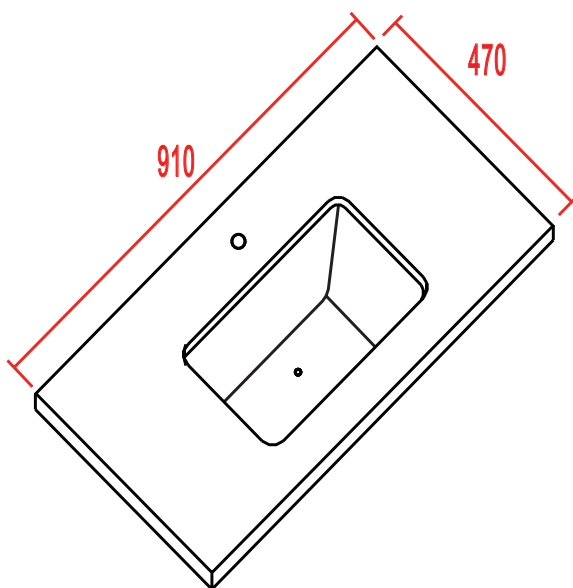

IMPRESSIONS AUSTRALIA

Stone Top

Fleck Quartz Top

- White gloss cabinet available in left or right hand drawers.
- Solid Surface Top in 'stone' or 'quartz fleck' finishes with undercounter basin.