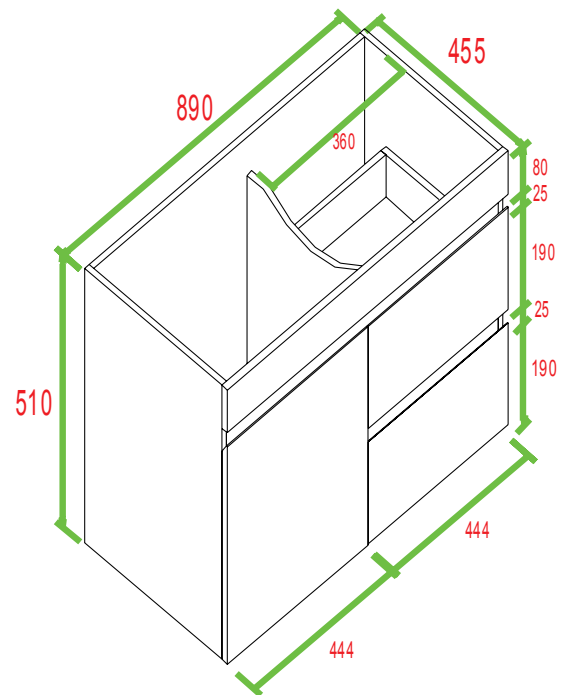

IMPRESSIONS AUSTRALIA

Stone Top

Fleck Quartz Top

- White gloss cabinet available in left or right hand drawers.
- Solid Surface Top in 'stone' or 'quartz fleck' finishes with undercounter basin.