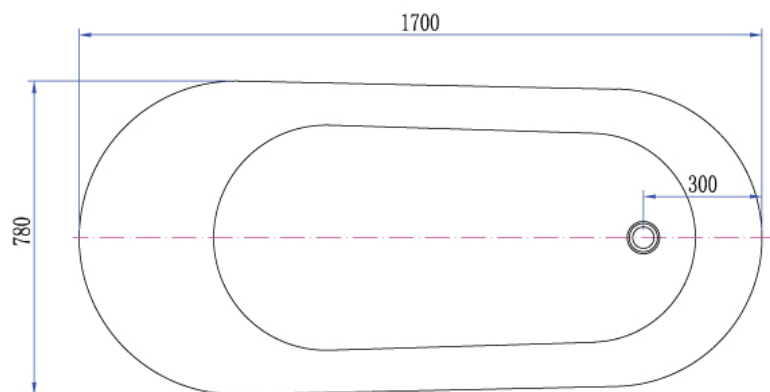

BATHROOM

Amalfi 1700mm Freestanding Bath

IMPRESSIONS
AUSTRALIA

- 1700 x 780 x 710mm
- High Gloss pure acrylic Free Standing Bath
- Available in Gloss White (BSE598)