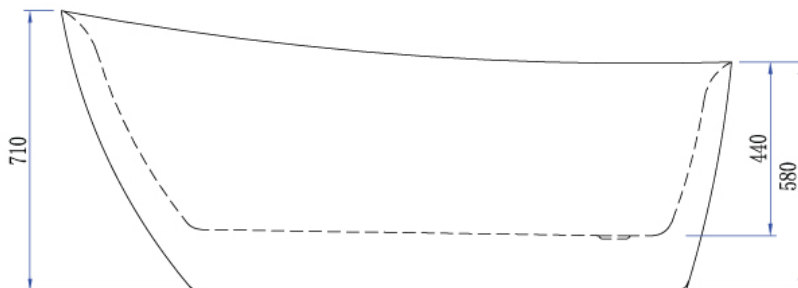

BATHROOM

Amalfi 1700mm Freestanding Bath

IMPRESSIONS
AUSTRALIA

- 1700 x 780 x 710mm
- High Gloss pure acrylic Free Standing Bath
- Available in Gloss White (BSE598)