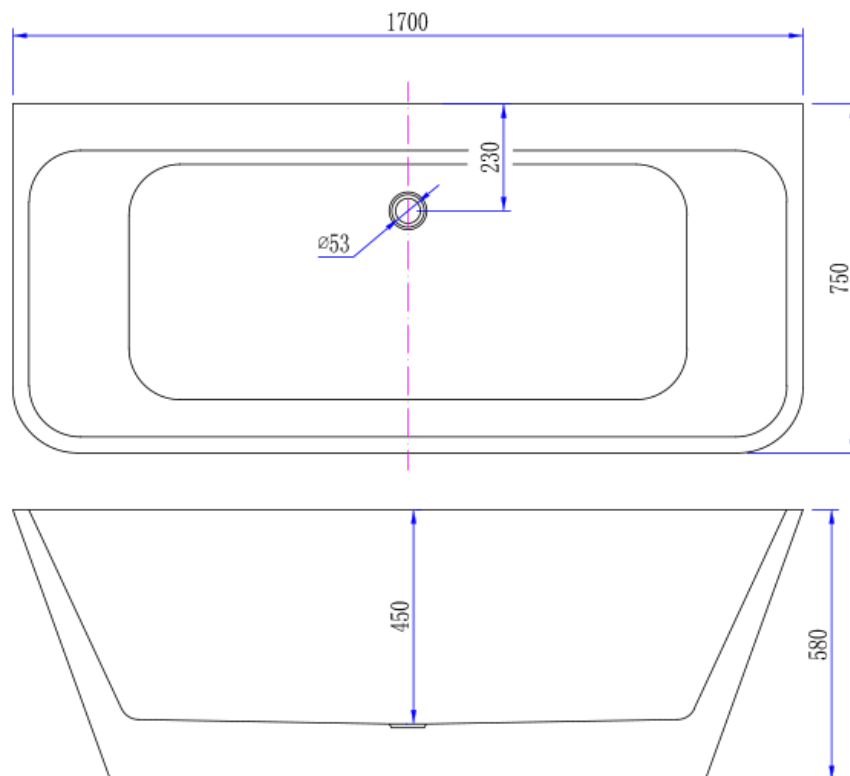

BATHROOM

Ferrara 1700mm  
Back to Wall Bath

IMPRESSIONS  
AUSTRALIA

- 1700 x 750 x 580mm
- Sits flush to wall making it easy to clean
- Available in Gloss White (BSE582) and Matte White (BSE582MW)