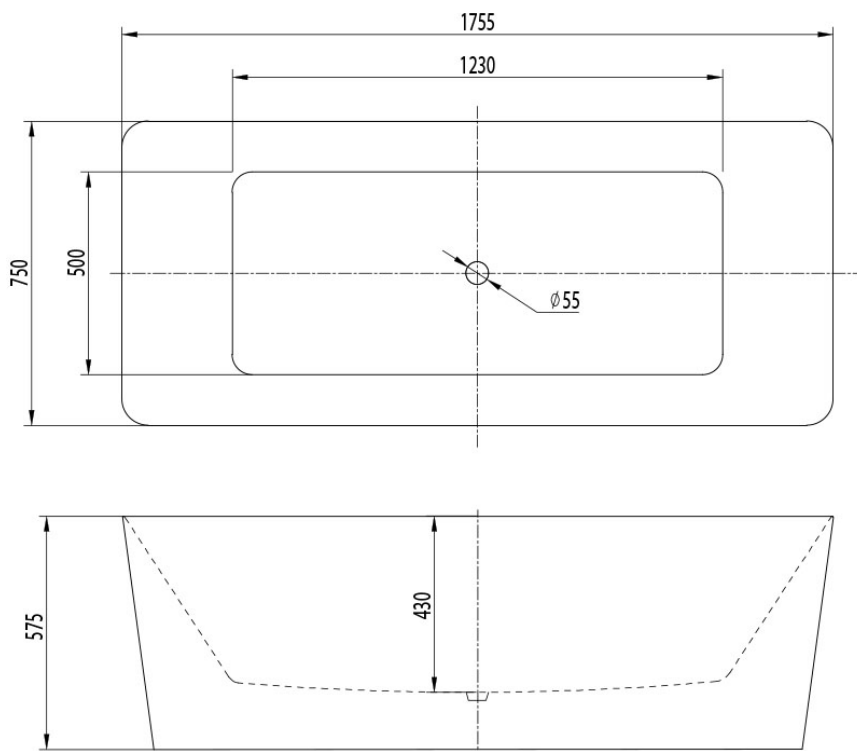

BATHROOM

Sorano Premium 1700mm Freestanding Bath

IMPRESSIONS
AUSTRALIA

- 1755 x 750 x 575mm
- High gloss white finish heavy duty pure acrylic freestanding bath
- Available in White 1755mm (BSE563)