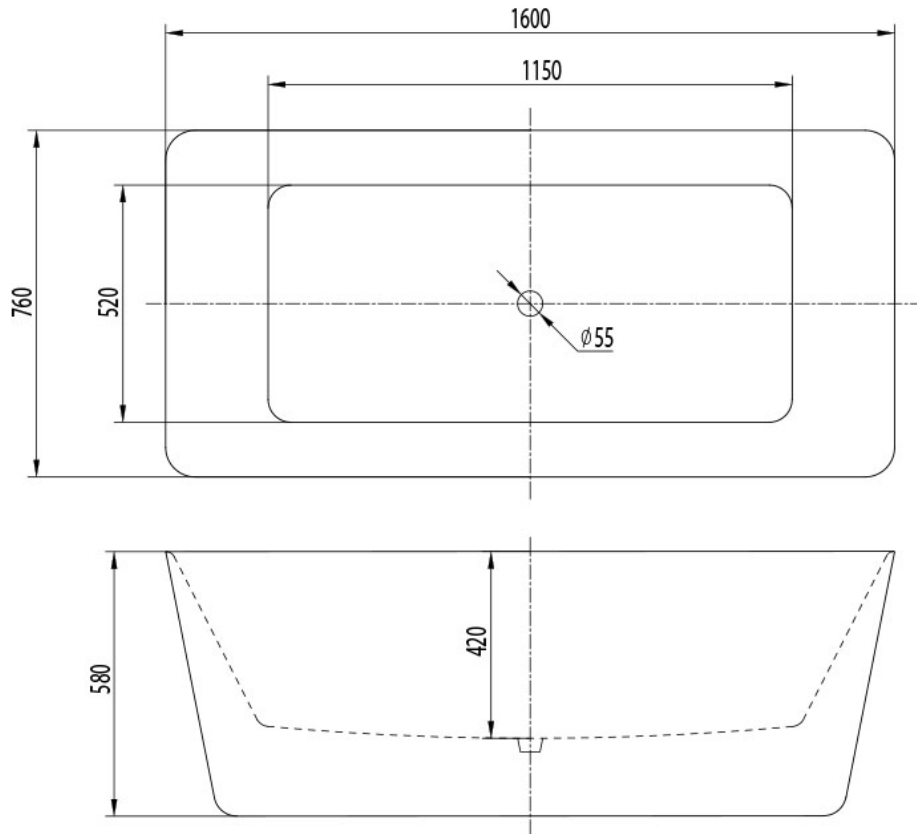

BATHROOM

Sorano Premium 1600mm Freestanding Bath

IMPRESSIONS
AUSTRALIA

- 1600 x 760 x 580mm
- High gloss white finish heavy duty pure acrylic freestanding bath
- Available in White 1600mm (BSE562)