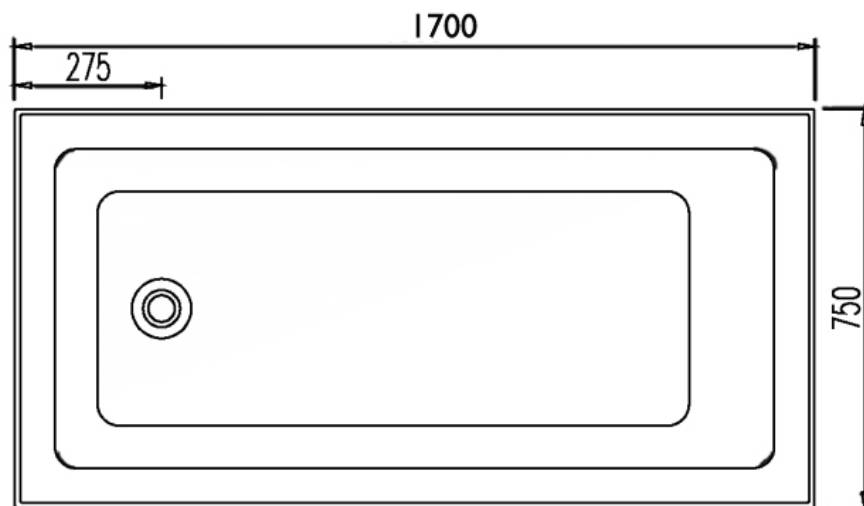

BATHROOM

Novara 1700mm
Inset bath

IMPRESSIONS
AUSTRALIA

- 1700 x 750 x 400mm
- Sanitary grade acrylic
- Available in White (BSE552)