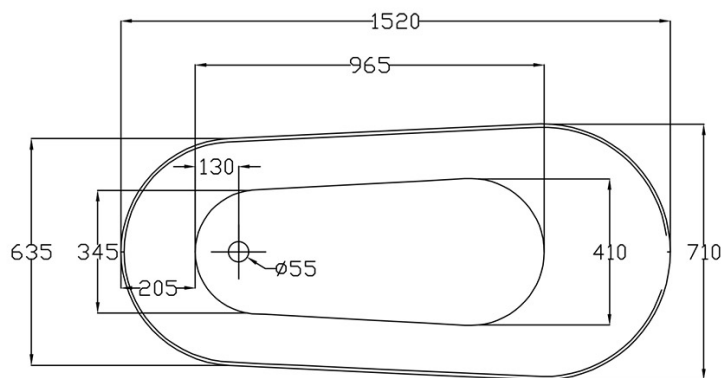

BATHROOM

Fabriano Premium 1520mm Freestanding Bath

IMPRESSIONS
AUSTRALIA

- 1520 x 710 x 730mm
- High gloss white finish heavy duty pure acrylic freestanding bath
- Available in White 1525mm (BSE540)