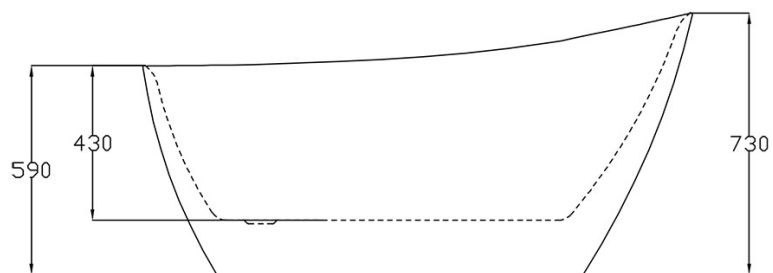

BATHROOM

Fabriano Premium 1520mm Freestanding Bath

IMPRESSIONS
AUSTRALIA

- 1520 x 710 x 730mm
- High gloss white finish heavy duty pure acrylic freestanding bath
- Available in White 1525mm (BSE540)