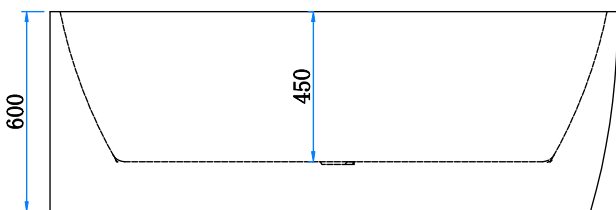

# Pienza Corner Back to Wall Bath 1700mm

IMPRESSIONS  
AUSTRALIA

Left configuration

Right configuration

- 1700 x 800 x 600mm
- High Gloss pure acrylic white back to wall / free standing look bath.
- Available in Left hand configuration (BSE527) and Right hand configuration (BSE529).