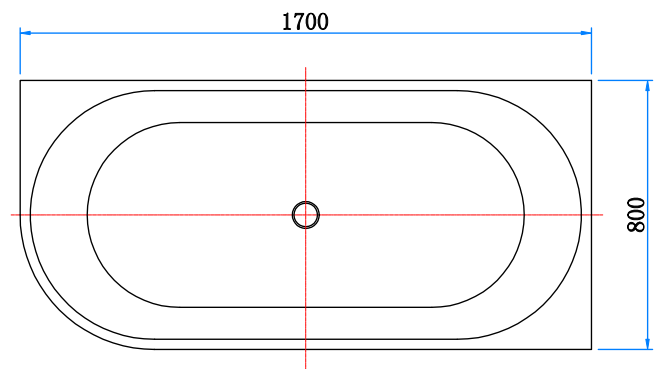

# Pienza Corner Back to Wall Bath 1700mm

IMPRESSIONS  
AUSTRALIA

Left configuration

Right configuration

- 1700 x 800 x 600mm
- High Gloss pure acrylic white back to wall / free standing look bath.
- Available in Left hand configuration (BSE527) and Right hand configuration (BSE529).