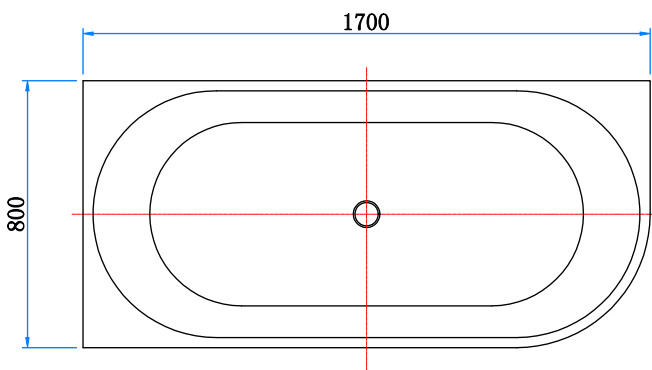

# Pienza Corner Back to Wall Bath 1700mm

IMPRESSIONS  
AUSTRALIA

Left configuration

Right configuration

- 1700 x 800 x 600mm
- High Gloss pure acrylic white back to wall / free standing look bath.
- Available in Left hand configuration (BSE527) and Right hand configuration (BSE529).