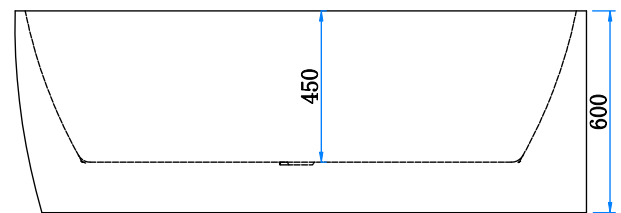

# Pienza Corner Back to Wall Bath 1700mm

IMPRESSIONS  
AUSTRALIA

Left configuration

Right configuration

- 1700 x 800 x 600mm
- High Gloss pure acrylic white back to wall / free standing look bath.
- Available in Left hand configuration (BSE527) and Right hand configuration (BSE529).