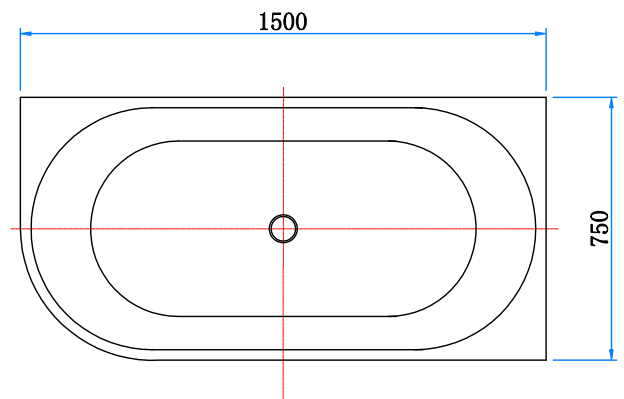

BATHROOM

Pienza Corner Back to Wall Bath 1500mm

IMPRESSIONS
AUSTRALIA

Left configuration

Right configuration

- 1500 x 750 x 580mm
- High Gloss pure acrylic white back to wall / free standing look bath.
- Available in Left hand configuration (BSE523) and Right hand configuration (BSE525).