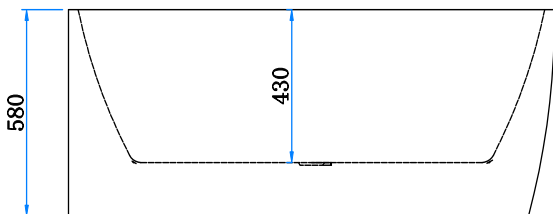

BATHROOM

Pienza Corner Back to Wall Bath 1500mm

IMPRESSIONS
AUSTRALIA

Left configuration

Right configuration

- 1500 x 750 x 580mm
- High Gloss pure acrylic white back to wall / free standing look bath.
- Available in Left hand configuration (BSE523) and Right hand configuration (BSE525).