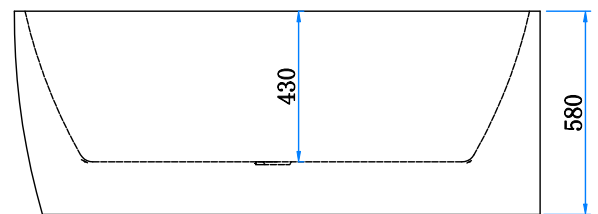

BATHROOM

Pienza Corner Back to Wall Bath 1500mm

IMPRESSIONS
AUSTRALIA

Left configuration

Right configuration

- 1500 x 750 x 580mm
- High Gloss pure acrylic white back to wall / free standing look bath.
- Available in Left hand configuration (BSE523) and Right hand configuration (BSE525).