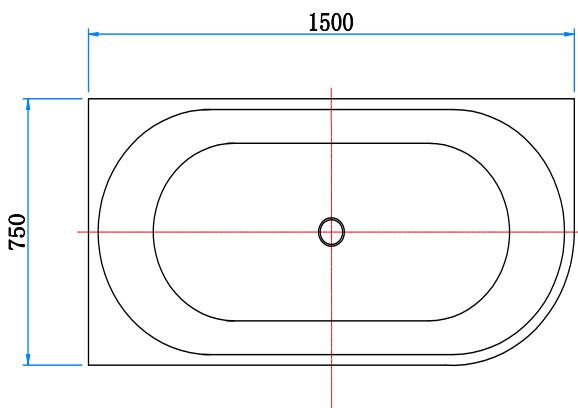

BATHROOM

Pienza Corner Back to Wall Bath 1500mm

IMPRESSIONS
AUSTRALIA

Left configuration

Right configuration

- 1500 x 750 x 580mm
- High Gloss pure acrylic white back to wall / free standing look bath.
- Available in Left hand configuration (BSE523) and Right hand configuration (BSE525).