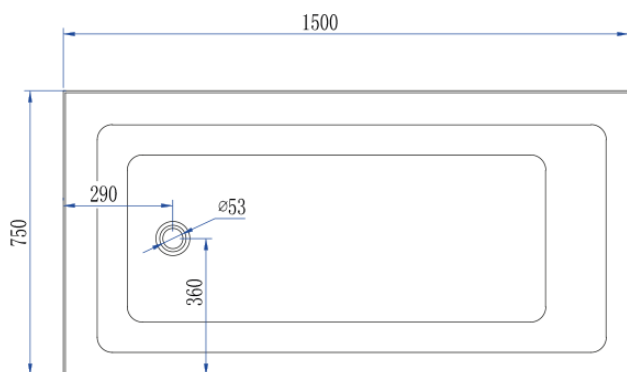

Ancona Back to Wall Bath 1500mm White

Bathroom Impressions Australia Ancona Back to Wall Bath 1500mm (BSE522 / BSE524)

- High gloss white finish pure acrylic back to wall bath
- Left or Right side configuration
- Unique two side panel bath, 2 sides checked into walls (tiling lip LH or RH corner)
- Size: 1500 x 750 x 520mm

LEFT **RIGHT**

Regardless of the baths orientation within a bathroom it is determined to be a left or right from this position