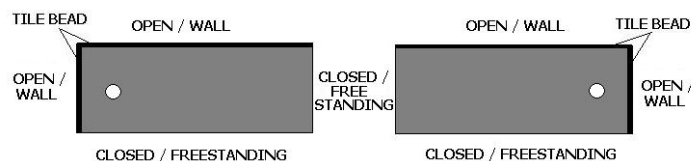

Ancona Back to Wall Bath 1500mm White

Bathroom Impressions Australia Ancona Back to Wall Bath 1500mm (BSE522 / BSE524)

- High gloss white finish pure acrylic back to wall bath
- Left or Right side configuration
- Unique two side panel bath, 2 sides checked into walls (tiling lip LH or RH corner)
- Size: 1500 x 750 x 520mm

LEFT **RIGHT**

Regardless of the baths orientation within a bathroom it is determined to be a left or right from this position