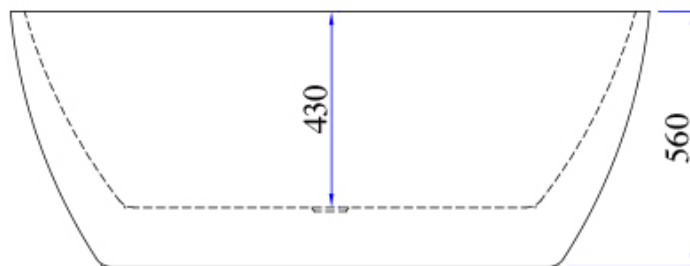

BATHROOM

Lucca Freestanding Bath 1400mm

IMPRESSIONS
AUSTRALIA

- 1400 x 720 x 560mm
- High Gloss pure acrylic freestanding bath.
- Available in White (BSE519).