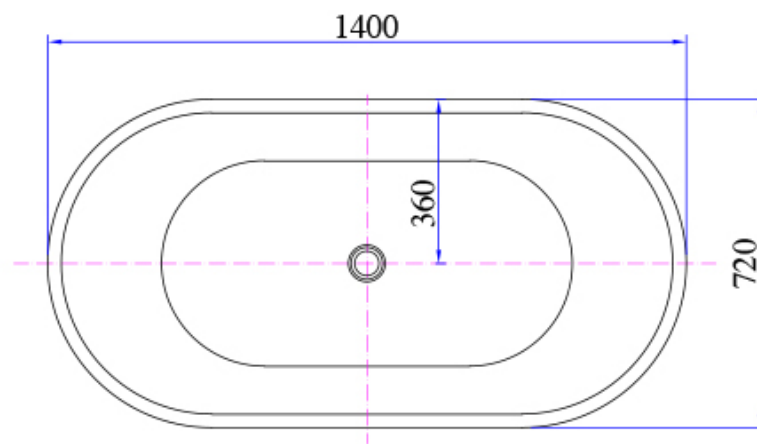

BATHROOM

Lucca Freestanding Bath 1400mm

IMPRESSIONS
AUSTRALIA

- 1400 x 720 x 560mm
- High Gloss pure acrylic freestanding bath.
- Available in White (BSE519).