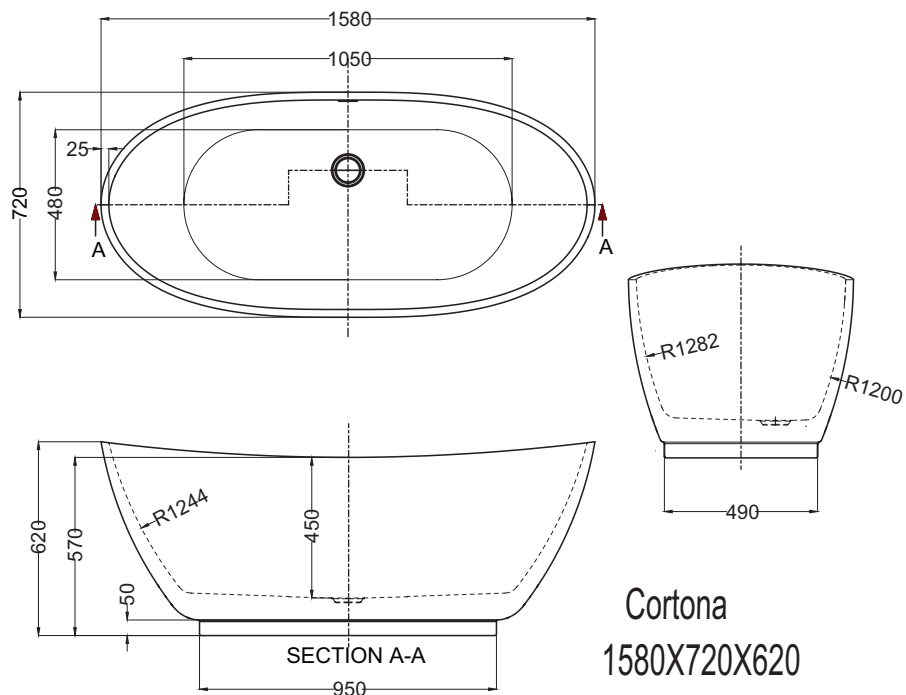

# Cortona Freestanding Bath MKII 1580mm

IMPRESSIONS  
AUSTRALIA

- 1580 x 720 x 620mm
- High Gloss pure acrylic freestanding bath.
- Available in White (BSE516).