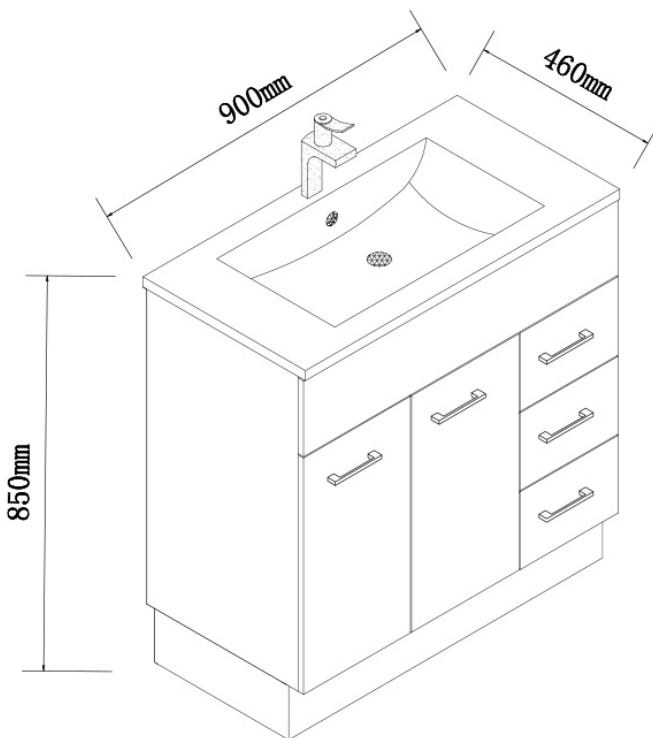

Chrome bar handles option.

Black bar handles option.

Chrome Legs Option

Black Legs Option

Chrome overflow dress ring option.

Black overflow dress ring option.

- White Gloss vanity cabinet available in left or right hand drawers.
- Ceramic top.
- Contemporary bar handles available in Chrome or Black.
- Available on legs (Chrome or Black) or on kickboard.
- Available with Chrome or Black overflow dress ring.