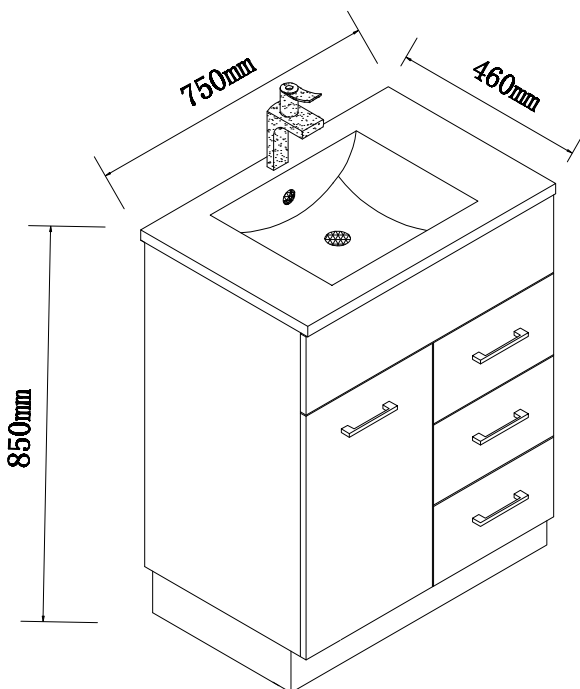

Chrome bar handles option.

Black bar handles option.

Chrome Legs Option

Black Legs Option

Chrome overflow dress ring option.

Black overflow dress ring option.

- White Gloss vanity cabinet available in left or right hand drawers.
- Ceramic top.
- Contemporary bar handles available in Chrome or Black.
- Available on legs (Chrome or Black) or on kickboard.
- Available with Chrome or Black overflow dress ring.