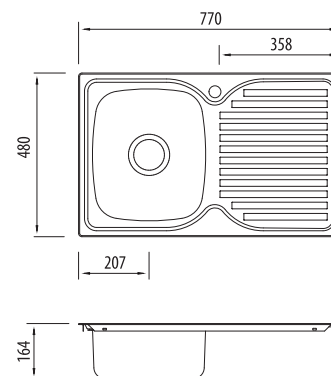

PPH21 1TH Single Bowl Sink With Drainer

Included accessories

Basket Waste

Specifications

Sink size	770W x 480H mm
Bowl size	Main Bowl 330W x 385H x 155D / 17L
Construction	2 piece, bowls and drainer seam welded
Material	304 grade, 18/10 polished stainless steel (0.8 mm thick)
Installation	Topmount
Fixings	Adjustable clips supplied, and sealing gasket fitted
Min cabinet size	500 mm
Tap holes	1
Waste fittings	1 x 90 mm basket wastes included
Carton size	800 x 520 x 190 mm
Weight	5 kg
Warranty	Lifetime manufacturer's warranty (T&Cs Apply)
Maintenance and care instructions	All surfaces should be cleaned with mild liquid detergent or soap and water. To maintain the shine on your stainless steel sink, we recommended the use of any of the easy to obtain, non-abrasive stainless steel cleaners or metal polishes.