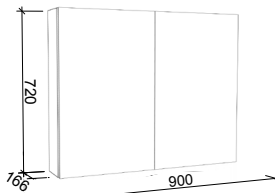

Wall Hung 600mm

Floorstanding 600mm

Wall Hung 750mm

Floorstanding - 2 Drawer 750mm

Floorstanding - 3 Drawer 750mm

Wall Hung 900mm

Floorstanding - 2 Drawer 900mm

Floorstanding - 3 Drawer 900mm

Wall Hung 1200mm

Floorstanding - 2 Drawer 1200mm

Floorstanding - 3 Drawer 1200mm

Wall Hung 1200mm

Floorstanding - 4 Drawer 1200mm

Floorstanding - 6 Drawer 1200mm

HARMONY SHAVER

600mm

750mm

900mm

1200mm