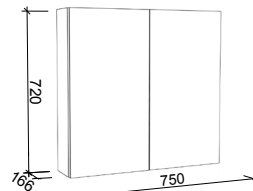

Available in Left- or Right-hand side drawers.

Floorstanding - 3 Drawers

SKU	SIZE	TYPE	DWR
HAR3-V-750-C-APH-F	750mm	1 door 3 drawers	Left/Right-hand
HAR3-V-900-C-APH-F	900mm	1 door 3 drawers	Left/Right-hand
HAR3-V-1200-C-APH-F	1200mm	2 doors 3 drawers	Left/Right-hand
HAR6-V-1200-C-APH-F	1200mm	1 door 6 drawers	Double

Wall Hung 600mm

Floorstanding 600mm

Wall Hung 750mm

Floorstanding - 2 Drawer 750mm

Floorstanding - 3 Drawer 750mm

Wall Hung 900mm

Floorstanding - 2 Drawer 900mm

Floorstanding - 3 Drawer 900mm

Wall Hung 1200mm

Floorstanding - 2 Drawer 1200mm

Floorstanding - 3 Drawer 1200mm

Wall Hung 1200mm

Floorstanding - 4 Drawer 1200mm

Floorstanding - 6 Drawer 1200mm

HARMONY SHAVER

600mm

750mm

900mm

1200mm