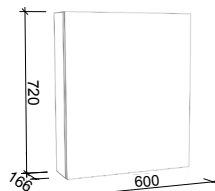

Available in Left- or Right-hand side drawers.

Floorstanding - 3 Drawers

SKU	SIZE	TYPE	DWR
HAR3-V-750-C-APH-F	750mm	1 door 3 drawers	Left/Right-hand
HAR3-V-900-C-APH-F	900mm	1 door 3 drawers	Left/Right-hand
HAR3-V-1200-C-APH-F	1200mm	2 doors 3 drawers	Left/Right-hand
HAR6-V-1200-C-APH-F	1200mm	1 door 6 drawers	Double

Wall Hung 600mm

Floorstanding 600mm

Wall Hung 750mm

Floorstanding - 2 Drawer 750mm

Floorstanding - 3 Drawer 750mm

Wall Hung 900mm

Floorstanding - 2 Drawer 900mm

Floorstanding - 3 Drawer 900mm

Wall Hung 1200mm

Floorstanding - 2 Drawer 1200mm

Floorstanding - 3 Drawer 1200mm

Wall Hung 1200mm

Floorstanding - 4 Drawer 1200mm

Floorstanding - 6 Drawer 1200mm

HARMONY SHAVER

600mm

750mm

900mm

1200mm