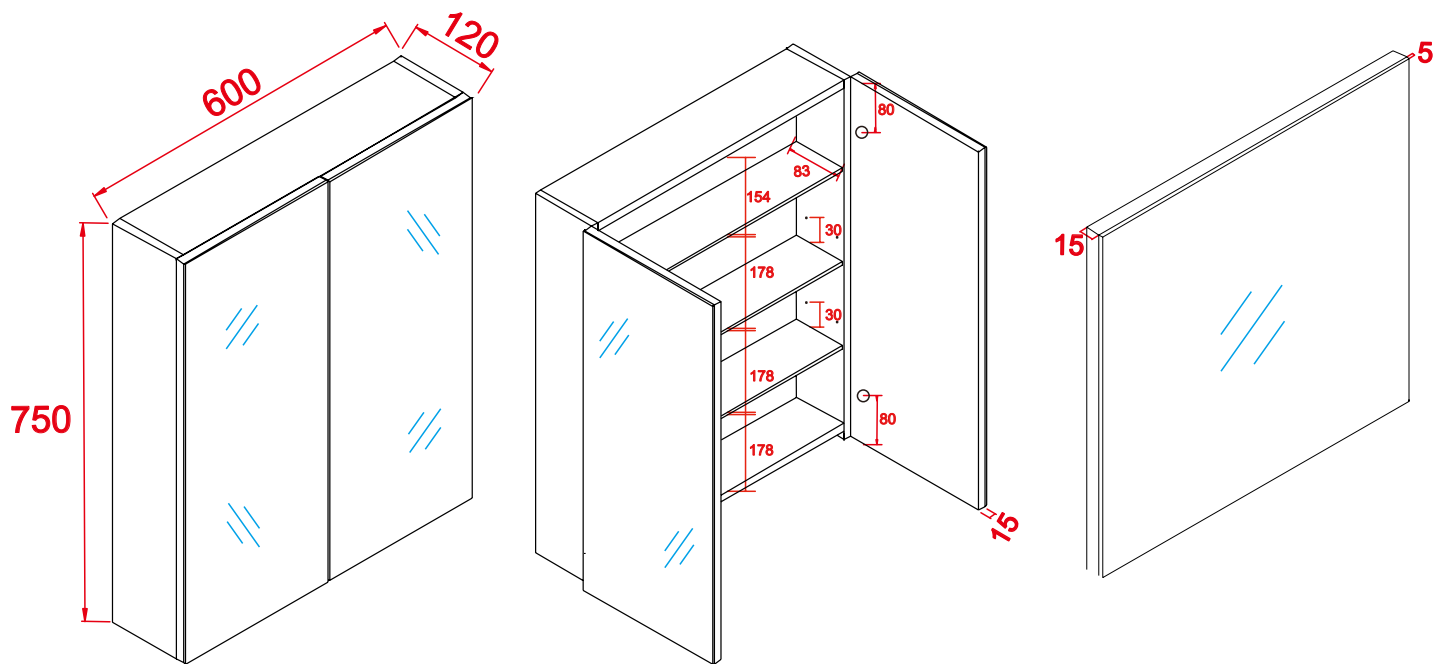

BATHROOM

Alba 600mm Mirror Wall Cabinet

IMPRESSIONS
AUSTRALIA

- 600 x 750 x 120mm.
- Soft close doors.
- Complete with tempered glass shelves.
- Copper Free Mirror.