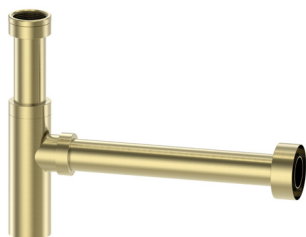

# Harmony Bottle Traps

- Solid Brass Construction.
- 32mm with adaptor to 40mm
- Suits wall mounted basin / vanity application
- Available in Chrome (HAR900), Black (HAR900B), Brushed Chrome (HAR900BC), Brushed Gold (HAR900BG), Gunmetal (HAR900GM) and Rose Gold (HAR900RG).

Chrome

Black

Brushed Chrome

Brushed Gold

Gunmetal

Rose Gold