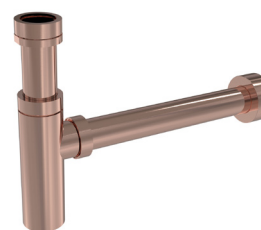

# Harmony Bottle Traps

- Solid Brass Construction.
- 32mm with adaptor to 40mm
- Suits wall mounted basin / vanity application
- Available in Chrome (HAR900), Black (HAR900B), Brushed Chrome (HAR900BC), Brushed Gold (HAR900BG), Gunmetal (HAR900GM) and Rose Gold (HAR900RG).

Chrome

Black

Brushed Chrome

Brushed Gold

Gunmetal

Rose Gold