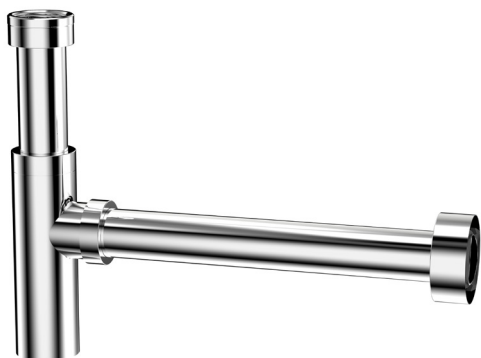

# Harmony Bottle Traps

- Solid Brass Construction.
- 32mm with adaptor to 40mm
- Suits wall mounted basin / vanity application
- Available in Chrome (HAR900), Black (HAR900B), Brushed Chrome (HAR900BC), Brushed Gold (HAR900BG), Gunmetal (HAR900GM) and Rose Gold (HAR900RG).

Chrome

Black

Brushed Chrome

Brushed Gold

Gunmetal

Rose Gold