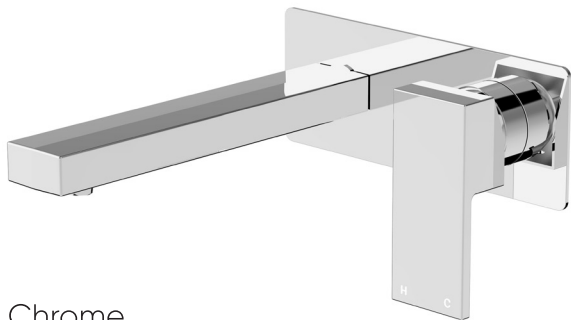

# Alto Wall Basin Mixer 81106

- Solid Brass Construction.
- Solid square handle design.
- Suits above counter basin or bath.
- Available Chrome (HAR055) and Black (HAR055B).

Chrome

Black