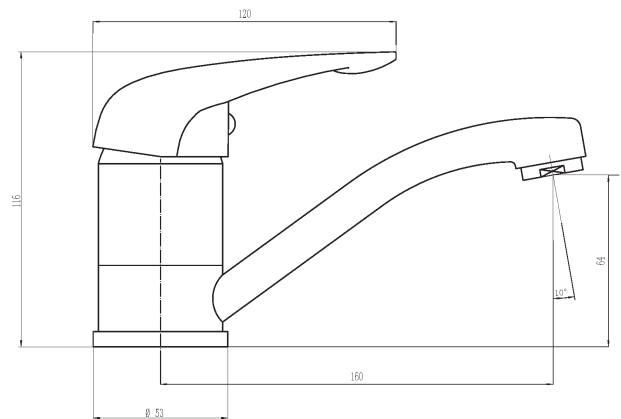

enhance

Meno Plus Swivel Basin Mixer

Product Codes:

B250005

Finishes:

Chrome

WELS Rating:

4 Star, 7.5 Litres per min

Features:

Chrome on brass. Solid handle design

Swivel spout

Warranty:

20 Year Warranty on cartridge and product

12 Months Parts & Labour

Colour Swatches:

Chrome