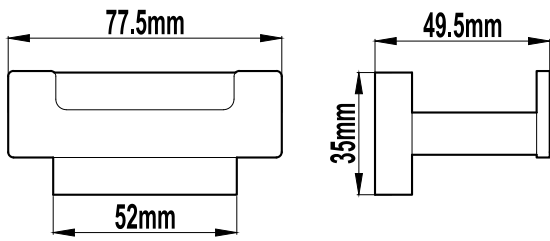

Single Towel Rail 800mm
Chrome (HAR074)

Double Towel Rail 600mm
Chrome (HAR075)

Double Towel Rail 800mm
Chrome (HAR076)

Alto Accessories Range Chrome

Robe Hook BA37021
Chrome (HAR070)

Toilet Roll Holder BA37020
Chrome (HAR071)