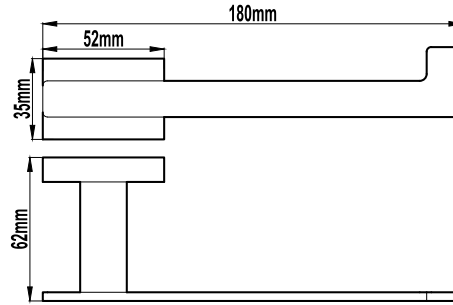

Single Towel Rail 800mm
Chrome (HAR074)

Double Towel Rail 600mm
Chrome (HAR075)

Double Towel Rail 800mm
Chrome (HAR076)

Alto Accessories Range Chrome

Robe Hook BA37021
Chrome (HAR070)

Toilet Roll Holder BA37020
Chrome (HAR071)