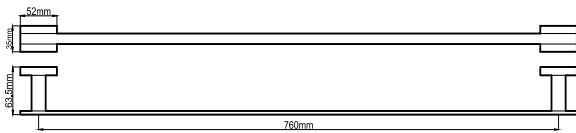

Single Towel Rail 800mm
Chrome (HAR074)

Double Towel Rail 600mm
Chrome (HAR075)

Double Towel Rail 800mm
Chrome (HAR076)

Alto Accessories Range Chrome

Robe Hook BA37021
Chrome (HAR070)

Toilet Roll Holder BA37020
Chrome (HAR071)

Towel Ring BA37026
Chrome (HAR072)

Single Towel Rail 600mm BA37022
Chrome (HAR073)

Single Towel Rail 800mm BA37023
Chrome (HAR074)

Double Towel Rail 600mm BA37024
Chrome (HAR075)

Double Towel Rail 800mm BA37025
Chrome (HAR076)