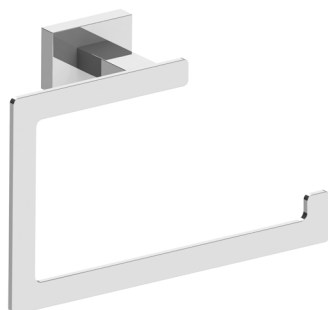

Alto Accessories Range Chrome

- Solid Brass Construction.
- Also available in Black.

Robe Hook
Chrome (HAR070)

Toilet Roll Holder
Chrome (HAR071)

Towel Ring
Chrome (HAR072)

Single Towel Rail 600mm
Chrome (HAR073)

Single Towel Rail 800mm
Chrome (HAR074)

Double Towel Rail 600mm
Chrome (HAR075)

Double Towel Rail 800mm
Chrome (HAR076)

Alto Accessories Range Chrome

Robe Hook BA37021
Chrome (HAR070)

Toilet Roll Holder BA37020
Chrome (HAR071)

Towel Ring BA37026
Chrome (HAR072)

Single Towel Rail 600mm BA37022
Chrome (HAR073)

Single Towel Rail 800mm BA37023
Chrome (HAR074)

Double Towel Rail 600mm BA37024
Chrome (HAR075)

Double Towel Rail 800mm BA37025
Chrome (HAR076)