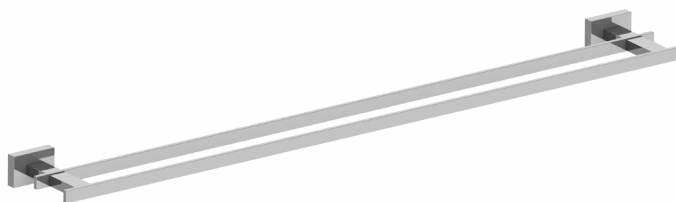

Alto Accessories Range Chrome

- Solid Brass Construction.
- Also available in Black.

Robe Hook
Chrome (HAR070)

Toilet Roll Holder
Chrome (HAR071)

Towel Ring
Chrome (HAR072)

Single Towel Rail 600mm
Chrome (HAR073)

Single Towel Rail 800mm
Chrome (HAR074)

Double Towel Rail 600mm
Chrome (HAR075)

Double Towel Rail 800mm
Chrome (HAR076)

Alto Accessories Range Chrome

Robe Hook BA37021
Chrome (HAR070)

Toilet Roll Holder BA37020
Chrome (HAR071)

Towel Ring BA37026
Chrome (HAR072)

Single Towel Rail 600mm BA37022
Chrome (HAR073)

Single Towel Rail 800mm BA37023
Chrome (HAR074)

Double Towel Rail 600mm BA37024
Chrome (HAR075)

Double Towel Rail 800mm BA37025
Chrome (HAR076)