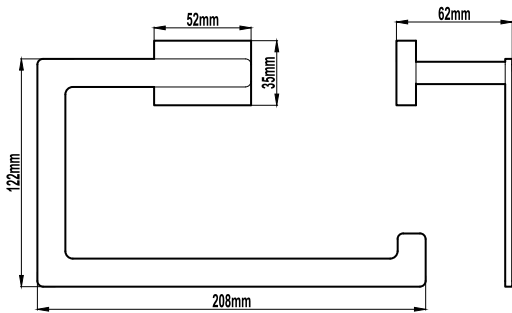

Single Towel Rail 800mm
Chrome (HAR074)

Double Towel Rail 600mm
Chrome (HAR075)

Double Towel Rail 800mm
Chrome (HAR076)

Alto Accessories Range Chrome

Robe Hook BA37021
Chrome (HAR070)

Toilet Roll Holder BA37020
Chrome (HAR071)

Towel Ring BA37026
Chrome (HAR072)

Single Towel Rail 600mm BA37022
Chrome (HAR073)

Single Towel Rail 800mm BA37023
Chrome (HAR074)

Double Towel Rail 600mm BA37024
Chrome (HAR075)

Double Towel Rail 800mm BA37025
Chrome (HAR076)