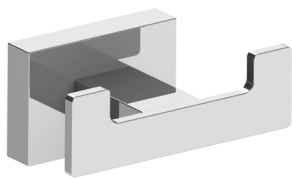

Alto Accessories Range Chrome

- Solid Brass Construction.
- Also available in Black.

Robe Hook
Chrome (HAR070)

Toilet Roll Holder
Chrome (HAR071)

Towel Ring
Chrome (HAR072)

Single Towel Rail 600mm
Chrome (HAR073)

Single Towel Rail 800mm
Chrome (HAR074)

Double Towel Rail 600mm
Chrome (HAR075)

Double Towel Rail 800mm
Chrome (HAR076)

Alto Accessories Range Chrome

Robe Hook BA37021
Chrome (HAR070)

Toilet Roll Holder BA37020
Chrome (HAR071)