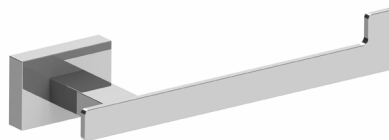

Alto Accessories Range Chrome

- Solid Brass Construction.
- Also available in Black.

Robe Hook
Chrome (HAR070)

Toilet Roll Holder
Chrome (HAR071)

Towel Ring
Chrome (HAR072)

Single Towel Rail 600mm
Chrome (HAR073)

Single Towel Rail 800mm
Chrome (HAR074)

Double Towel Rail 600mm
Chrome (HAR075)

Double Towel Rail 800mm
Chrome (HAR076)

Alto Accessories Range Chrome

Robe Hook BA37021
Chrome (HAR070)

Toilet Roll Holder BA37020
Chrome (HAR071)