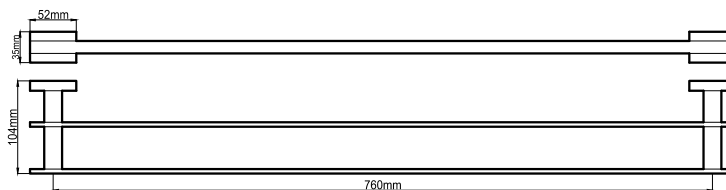

Towel Ring BA37026
Chrome (HAR072)

Single Towel Rail 600mm BA37022
Chrome (HAR073)

Single Towel Rail 800mm BA37023
Chrome (HAR074)

Double Towel Rail 600mm BA37024
Chrome (HAR075)

Double Towel Rail 800mm BA37025
Chrome (HAR076)