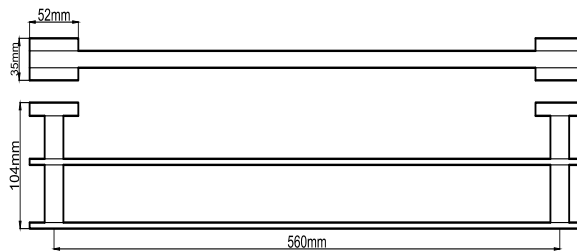

Single Towel Rail 800mm
Chrome (HAR074)

Double Towel Rail 600mm
Chrome (HAR075)

Double Towel Rail 800mm
Chrome (HAR076)

Alto Accessories Range Chrome

Robe Hook BA37021
Chrome (HAR070)

Toilet Roll Holder BA37020
Chrome (HAR071)

Towel Ring BA37026
Chrome (HAR072)

Single Towel Rail 600mm BA37022
Chrome (HAR073)

Single Towel Rail 800mm BA37023
Chrome (HAR074)

Double Towel Rail 600mm BA37024
Chrome (HAR075)

Double Towel Rail 800mm BA37025
Chrome (HAR076)