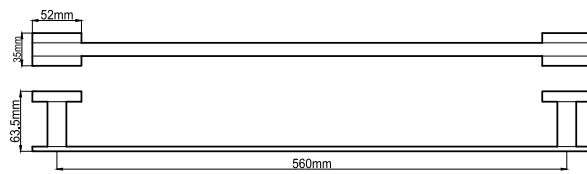

Single Towel Rail 800mm
Chrome (HAR074)

Double Towel Rail 600mm
Chrome (HAR075)

Double Towel Rail 800mm
Chrome (HAR076)

Alto Accessories Range Chrome

Robe Hook BA37021
Chrome (HAR070)

Toilet Roll Holder BA37020
Chrome (HAR071)

Towel Ring BA37026
Chrome (HAR072)

Single Towel Rail 600mm BA37022
Chrome (HAR073)

Single Towel Rail 800mm BA37023
Chrome (HAR074)

Double Towel Rail 600mm BA37024
Chrome (HAR075)

Double Towel Rail 800mm BA37025
Chrome (HAR076)