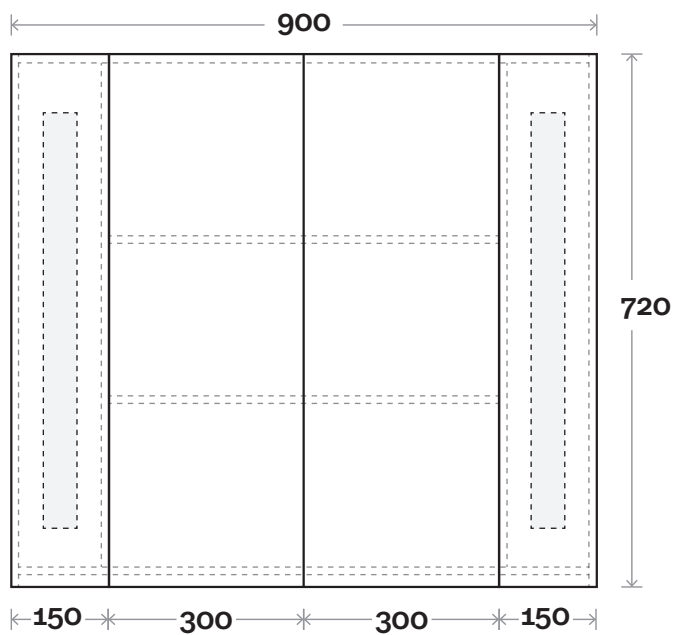

MARQUIS

Urban Lights Shaver

Urban Lights 1 750mm single door

Note:

- Available Left or Right Light door hinged same side as light

Profile

Light Designs

Configuration

MARQUIS

Urban Lights Shaver

Urban Lights 2 900mm double door

Profile

Light Designs

Configuration

MARQUIS

Urban Lights Shaver