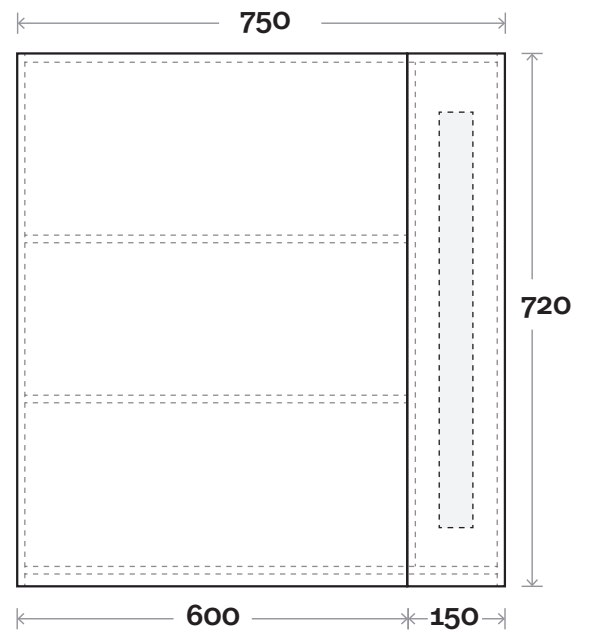

MARQUIS

Urban Lights Shaver

Urban Lights 1 750mm single door

Note:

- Available Left or Right Light door hinged same side as light

Profile

Light Designs

Configuration

MARQUIS

Urban Lights Shaver

Urban Lights 2 900mm double door

Profile

Light Designs

Configuration

MARQUIS

Urban Lights Shaver

Urban Lights 3 1200mm double door

Profile

Light Designs

Configuration

MARQUIS

Urban Lights Shaver

Note:

- 1500 Urban Lights shaver made from 2 x 750 Urban Lights shavers 1 x LH and 1 x RH

Urban Lights 4 1500mm double door

Profile

Light Designs

Configuration