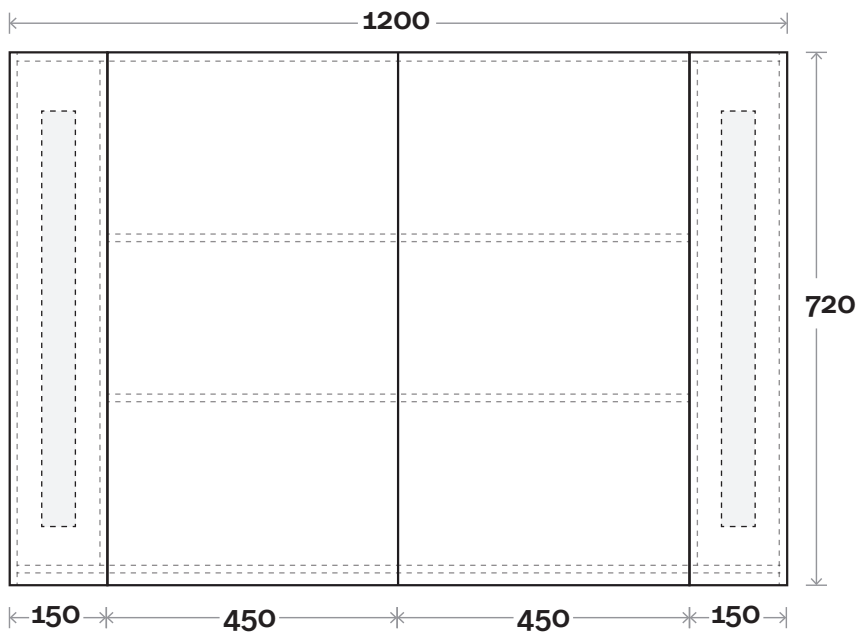

Urban Lights 3 1200mm double door

Profile

Light Designs

Configuration

MARQUIS

Urban Lights Shaver

Note:

- 1500 Urban Lights shaver made from 2 x 750 Urban Lights shavers 1 x LH and 1 x RH