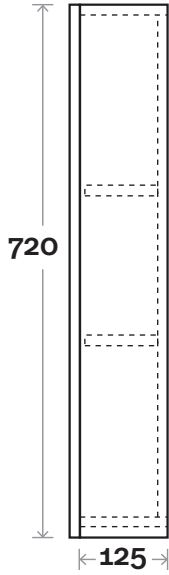

MARQUIS

Urban Lights Shaver

Urban Lights 1 750mm single door

Note:

- Available Left or Right Light door hinged same side as light

Profile

Light Designs

Configuration

MARQUIS

Urban Lights Shaver

Urban Lights 2 900mm double door

Profile

Light Designs

Configuration

MARQUIS

Urban Lights Shaver

Urban Lights 3 1200mm double door

Profile

Light Designs

Configuration

MARQUIS

Urban Lights Shaver

Note:

- 1500 Urban Lights shaver made from 2 x 750 Urban Lights shavers 1 x LH and 1 x RH

Urban Lights 4 1500mm double door

Profile

Light Designs

Configuration