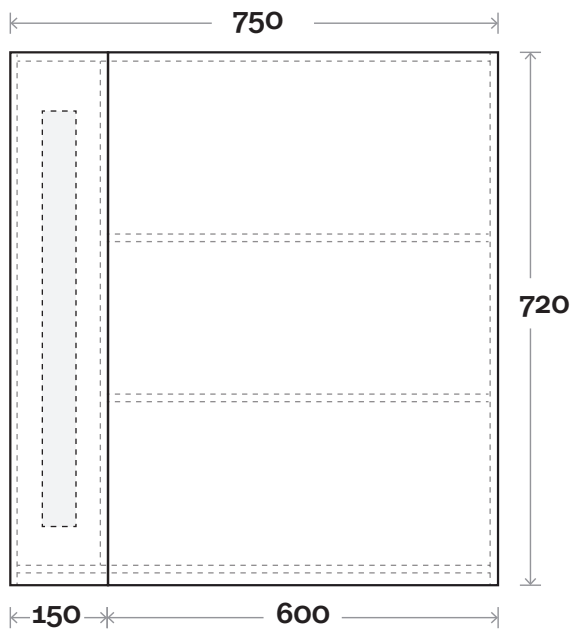

MARQUIS

Urban Lights Shaver

Urban Lights 1 750mm single door

Note:

- Available Left or Right Light door hinged same side as light

Profile

Light Designs

Configuration

MARQUIS

Urban Lights Shaver

Urban Lights 2 900mm double door

Profile

Light Designs

Configuration

MARQUIS

Urban Lights Shaver

Urban Lights 3 1200mm double door

Profile

Light Designs

Configuration

MARQUIS

Urban Lights Shaver

Note:

- 1500 Urban Lights shaver made from 2 x 750 Urban Lights shavers 1 x LH and 1 x RH

Urban Lights 4 1500mm double door

Profile

Light Designs

Configuration