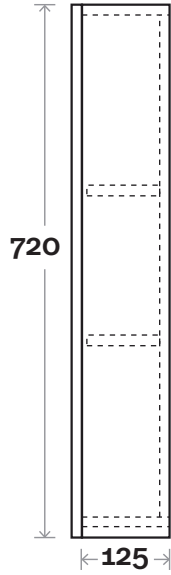

MARQUIS

Urban Lights Shaver

Urban Lights 1 750mm single door

Note:

- Available Left or Right Light door hinged same side as light

Profile

Light Designs

Configuration

MARQUIS

Urban Lights Shaver

Urban Lights 2 900mm double door

Profile

Light Designs

Configuration

MARQUIS

Urban Lights Shaver

Urban Lights 3 1200mm double door

Profile

Light Designs

Configuration

MARQUIS

Urban Lights Shaver

Note:

- 1500 Urban Lights shaver made from 2 x 750 Urban Lights shavers 1 x LH and 1 x RH

Urban Lights 4 1500mm double door

Profile

Light Designs

Configuration