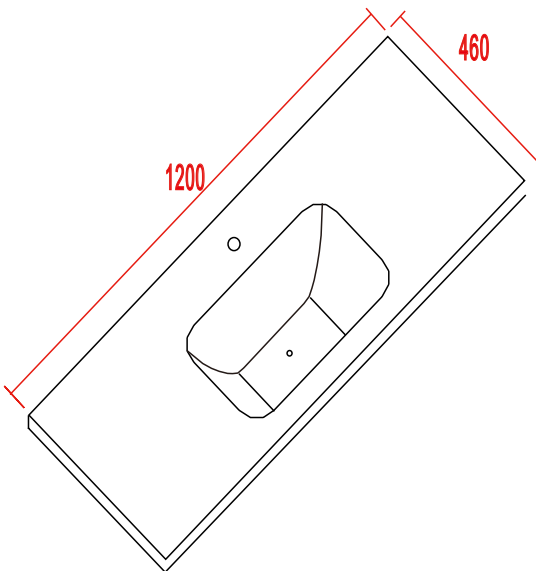

IMPRESSIONS AUSTRALIA

Stone Top

Fleck Quartz Top

- White gloss cabinet available in left or right hand drawers.
- Solid Surface Top in 'stone' or 'quartz fleck' finishes with undercounter basin.