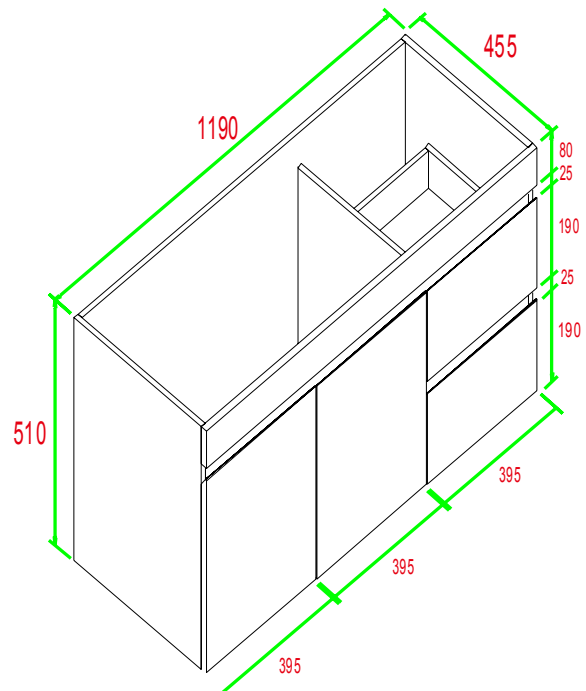

IMPRESSIONS AUSTRALIA

Stone Top

Fleck Quartz Top

- White gloss cabinet available in left or right hand drawers.
- Solid Surface Top in 'stone' or 'quartz fleck' finishes with undercounter basin.