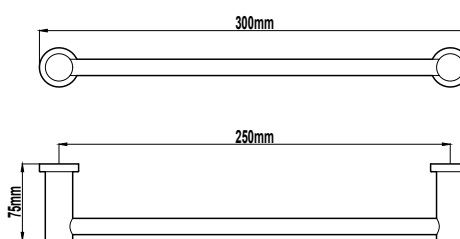

Double Towel Rail 800mm
Matte Black (HAR367B)

Handel Bathroom Accessories Range Matte Black

Robe Hook CBA001B
Matte Black (HAR360B)

Toilet Roll Holder CBA002B
Matte Black (HAR361B)

Towel Ring CBA009B
Matte Black (HAR362B)

Towel Bar 300mm CBA003B
Matte Black (HAR363B)

Single Towel Rail 600mm CBA006B
Matte Black (HAR364B)

Single Towel Rail 800mm CBA008B
Matte Black (HAR366B)

Double Towel Rail 600mm CBA066B
Matte Black (HAR365B)