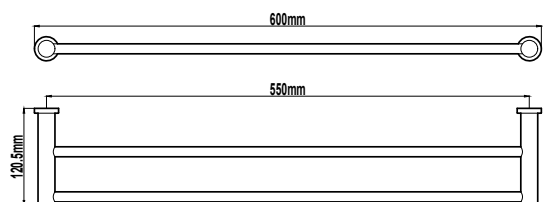

Towel Bar 300mm CBA003B
Matte Black (HAR363B)

Single Towel Rail 600mm CBA006B
Matte Black (HAR364B)

Single Towel Rail 800mm CBA008B
Matte Black (HAR366B)

Double Towel Rail 600mm CBA066B
Matte Black (HAR365B)