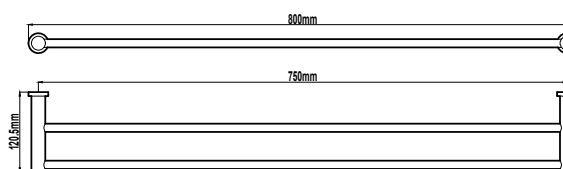

Towel Bar 300mm CBA003B
Matte Black (HAR363B)

Single Towel Rail 600mm CBA006B
Matte Black (HAR364B)

Single Towel Rail 800mm CBA008B
Matte Black (HAR366B)

Double Towel Rail 600mm CBA066B
Matte Black (HAR365B)