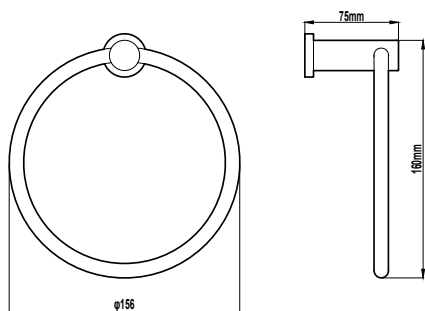

Towel Ring
Matte Black (HAR362B)

Towel Bar 300mm
Matte Black (HAR363B)

Single Towel Rail 600mm
Matte Black (HAR364B)

Single Towel Rail 800mm
Matte Black (HAR366B)

Double Towel Rail 600mm
Matte Black (HAR365B)

Double Towel Rail 800mm
Matte Black (HAR367B)

Handel Bathroom Accessories Range Matte Black

Robe Hook CBA001B
Matte Black (HAR360B)

Toilet Roll Holder CBA002B
Matte Black (HAR361B)

Towel Ring CBA009B
Matte Black (HAR362B)

Towel Bar 300mm CBA003B
Matte Black (HAR363B)

Single Towel Rail 600mm CBA006B
Matte Black (HAR364B)

Single Towel Rail 800mm CBA008B
Matte Black (HAR366B)

Double Towel Rail 600mm CBA066B
Matte Black (HAR365B)

Double Towel Rail 800mm CBA088B
Matte Black (HAR367B)