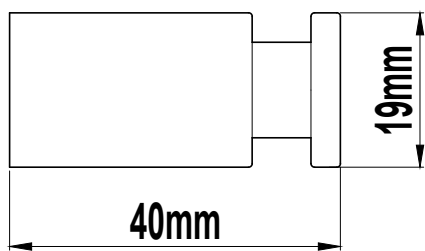

Handel Bathroom Accessories Range Matte Black

Robe Hook CBA001B
Matte Black (HAR360B)