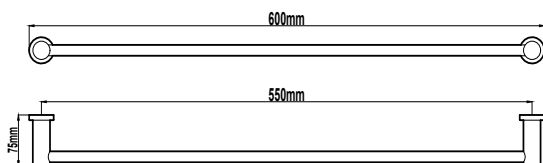

Double Towel Rail 800mm
Matte Black (HAR367B)

Handel Bathroom Accessories Range Matte Black

Robe Hook CBA001B
Matte Black (HAR360B)

Toilet Roll Holder CBA002B
Matte Black (HAR361B)

Towel Ring CBA009B
Matte Black (HAR362B)

Towel Bar 300mm CBA003B
Matte Black (HAR363B)

Single Towel Rail 600mm CBA006B
Matte Black (HAR364B)

Single Towel Rail 800mm CBA008B
Matte Black (HAR366B)

Double Towel Rail 600mm CBA066B
Matte Black (HAR365B)