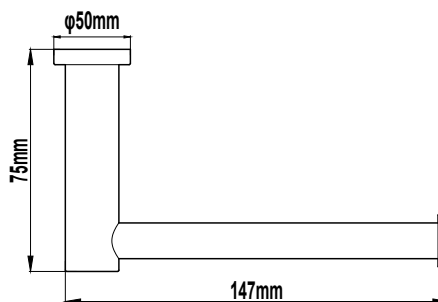

Toilet Roll Holder CBA002B
Matte Black (HAR361B)