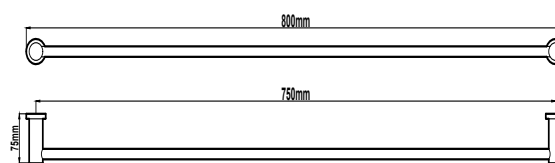

Towel Ring
Matte Black (HAR362B)

Towel Bar 300mm
Matte Black (HAR363B)

Single Towel Rail 600mm
Matte Black (HAR364B)

Single Towel Rail 800mm
Matte Black (HAR366B)

Double Towel Rail 600mm
Matte Black (HAR365B)

Double Towel Rail 800mm
Matte Black (HAR367B)

Handel Bathroom Accessories Range Matte Black

Robe Hook CBA001B
Matte Black (HAR360B)

Toilet Roll Holder CBA002B
Matte Black (HAR361B)

Towel Ring CBA009B
Matte Black (HAR362B)

Towel Bar 300mm CBA003B
Matte Black (HAR363B)

Single Towel Rail 600mm CBA006B
Matte Black (HAR364B)

Single Towel Rail 800mm CBA008B
Matte Black (HAR366B)

Double Towel Rail 600mm CBA066B
Matte Black (HAR365B)