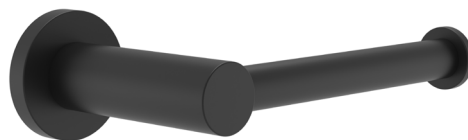

Handel Bathroom Accessories Range Matte Black

- Solid Brass Construction.
- Also available in Brushed Chrome, Brushed Gold, Gun Metal and Chrome.

Robe Hook
Matte Black (HAR360B)

Toilet Roll Holder
Matte Black (HAR361B)

Towel Ring
Matte Black (HAR362B)

Towel Bar 300mm
Matte Black (HAR363B)

Single Towel Rail 600mm
Matte Black (HAR364B)

Single Towel Rail 800mm
Matte Black (HAR366B)

Double Towel Rail 600mm
Matte Black (HAR365B)

Double Towel Rail 800mm
Matte Black (HAR367B)

Handel Bathroom Accessories Range Matte Black

Robe Hook CBA001B
Matte Black (HAR360B)

Toilet Roll Holder CBA002B
Matte Black (HAR361B)

Towel Ring CBA009B
Matte Black (HAR362B)