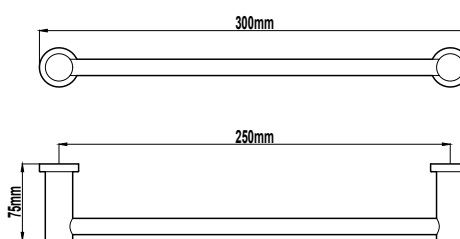

Towel Ring
Brushed Gold (HAR362BG)

Towel Bar 300mm
Brushed Gold (HAR363BG)

Single Towel Rail 600mm
Brushed Gold (HAR364BG)

Single Towel Rail 800mm
Brushed Gold (HAR366BG)

Double Towel Rail 600mm
Brushed Gold (HAR365BG)

Double Towel Rail 800mm
Brushed Gold (HAR367BG)

Handel Bathroom Accessories Range Brushed Gold

Robe Hook CBA001
Brushed Gold (HAR360BG)

Toilet Roll Holder CBA002
Brushed Gold (HAR361BG)

Towel Ring CBA009
Brushed Gold (HAR362BG)

Towel Bar 300mm CBA003
Brushed Gold (HAR363BG)

Single Towel Rail 600mm CBA006
Brushed Gold (HAR364BG)

Single Towel Rail 800mm CBA008
Brushed Gold (HAR366BG)

Double Towel Rail 600mm CBA066
Brushed Gold (HAR365BG)