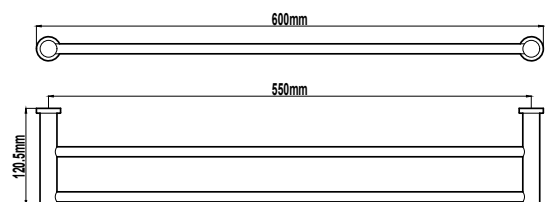

Towel Bar 300mm CBA003
Brushed Gold (HAR363BG)

Single Towel Rail 600mm CBA006
Brushed Gold (HAR364BG)

Single Towel Rail 800mm CBA008
Brushed Gold (HAR366BG)

Double Towel Rail 600mm CBA066
Brushed Gold (HAR365BG)