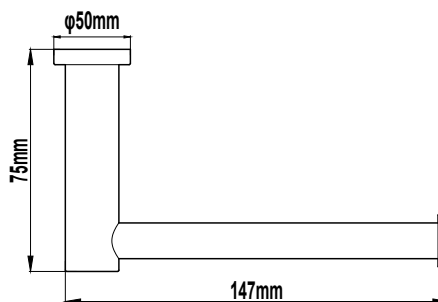

Toilet Roll Holder CBA002
Brushed Gold (HAR361BG)