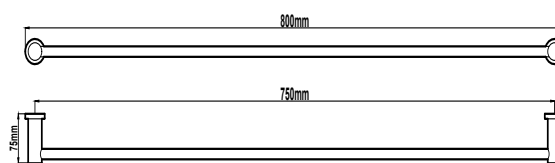

Towel Ring
Brushed Gold (HAR362BG)

Towel Bar 300mm
Brushed Gold (HAR363BG)

Single Towel Rail 600mm
Brushed Gold (HAR364BG)

Single Towel Rail 800mm
Brushed Gold (HAR366BG)

Double Towel Rail 600mm
Brushed Gold (HAR365BG)

Double Towel Rail 800mm
Brushed Gold (HAR367BG)

Handel Bathroom Accessories Range Brushed Gold

Robe Hook CBA001
Brushed Gold (HAR360BG)

Toilet Roll Holder CBA002
Brushed Gold (HAR361BG)

Towel Ring CBA009
Brushed Gold (HAR362BG)

Towel Bar 300mm CBA003
Brushed Gold (HAR363BG)

Single Towel Rail 600mm CBA006
Brushed Gold (HAR364BG)

Single Towel Rail 800mm CBA008
Brushed Gold (HAR366BG)

Double Towel Rail 600mm CBA066
Brushed Gold (HAR365BG)