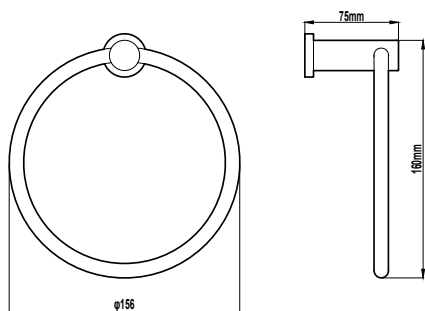

Towel Ring
Brushed Gold (HAR362BG)

Towel Bar 300mm
Brushed Gold (HAR363BG)

Single Towel Rail 600mm
Brushed Gold (HAR364BG)

Single Towel Rail 800mm
Brushed Gold (HAR366BG)

Double Towel Rail 600mm
Brushed Gold (HAR365BG)

Double Towel Rail 800mm
Brushed Gold (HAR367BG)

Handel Bathroom Accessories Range Brushed Gold

Robe Hook CBA001
Brushed Gold (HAR360BG)

Toilet Roll Holder CBA002
Brushed Gold (HAR361BG)

Towel Ring CBA009
Brushed Gold (HAR362BG)

Towel Bar 300mm CBA003
Brushed Gold (HAR363BG)

Single Towel Rail 600mm CBA006
Brushed Gold (HAR364BG)

Single Towel Rail 800mm CBA008
Brushed Gold (HAR366BG)

Double Towel Rail 600mm CBA066
Brushed Gold (HAR365BG)