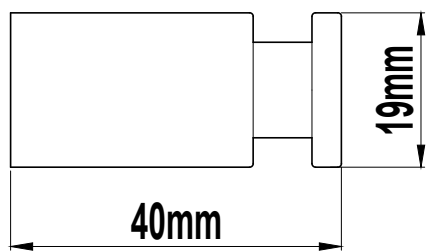

Handel Bathroom Accessories Range Brushed Gold

Robe Hook CBA001
Brushed Gold (HAR360BG)