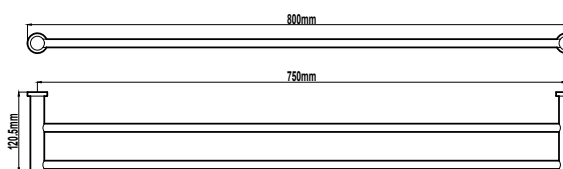

Towel Bar 300mm CBA003
Brushed Gold (HAR363BG)

Single Towel Rail 600mm CBA006
Brushed Gold (HAR364BG)

Single Towel Rail 800mm CBA008
Brushed Gold (HAR366BG)

Double Towel Rail 600mm CBA066
Brushed Gold (HAR365BG)