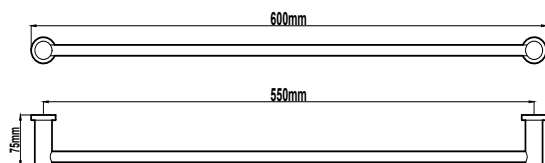

Towel Ring
Brushed Gold (HAR362BG)

Towel Bar 300mm
Brushed Gold (HAR363BG)

Single Towel Rail 600mm
Brushed Gold (HAR364BG)

Single Towel Rail 800mm
Brushed Gold (HAR366BG)

Double Towel Rail 600mm
Brushed Gold (HAR365BG)

Double Towel Rail 800mm
Brushed Gold (HAR367BG)

Handel Bathroom Accessories Range Brushed Gold

Robe Hook CBA001
Brushed Gold (HAR360BG)

Toilet Roll Holder CBA002
Brushed Gold (HAR361BG)

Towel Ring CBA009
Brushed Gold (HAR362BG)

Towel Bar 300mm CBA003
Brushed Gold (HAR363BG)

Single Towel Rail 600mm CBA006
Brushed Gold (HAR364BG)

Single Towel Rail 800mm CBA008
Brushed Gold (HAR366BG)

Double Towel Rail 600mm CBA066
Brushed Gold (HAR365BG)