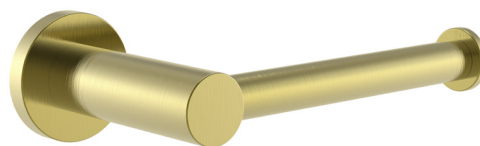

Handel Bathroom Accessories Range Brushed Gold

- Solid Brass Construction.
- Also available in Matte Black, Brushed Chrome, Gun Metal and Chrome.

Robe Hook
Brushed Gold (HAR360BG)

Toilet Roll Holder
Brushed Gold (HAR361BG)

Towel Ring
Brushed Gold (HAR362BG)

Towel Bar 300mm
Brushed Gold (HAR363BG)

Single Towel Rail 600mm
Brushed Gold (HAR364BG)

Single Towel Rail 800mm
Brushed Gold (HAR366BG)

Double Towel Rail 600mm
Brushed Gold (HAR365BG)

Double Towel Rail 800mm
Brushed Gold (HAR367BG)

Handel Bathroom Accessories Range Brushed Gold

Robe Hook CBA001
Brushed Gold (HAR360BG)

Toilet Roll Holder CBA002
Brushed Gold (HAR361BG)

Towel Ring CBA009
Brushed Gold (HAR362BG)

Towel Bar 300mm CBA003
Brushed Gold (HAR363BG)

Single Towel Rail 600mm CBA006
Brushed Gold (HAR364BG)

Single Towel Rail 800mm CBA008
Brushed Gold (HAR366BG)

Double Towel Rail 600mm CBA066
Brushed Gold (HAR365BG)