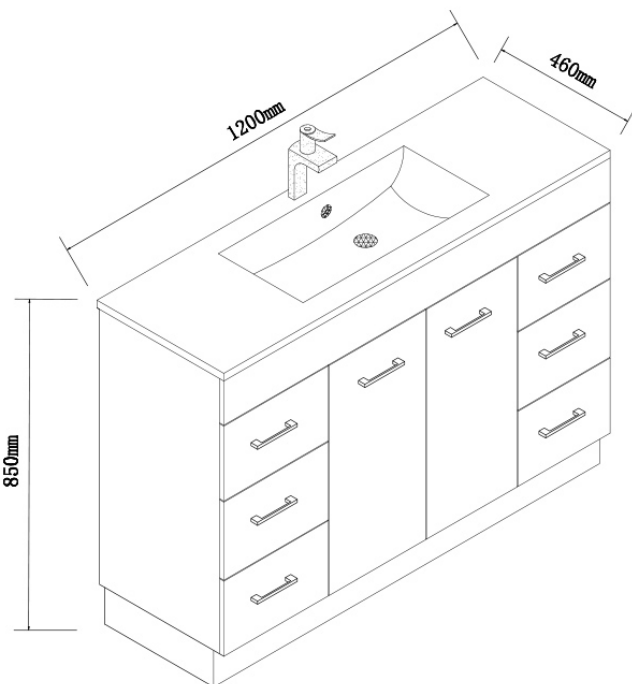

Chrome bar handles option.

Black bar handles option.

Chrome Legs Option

Black Legs Option

Chrome overflow dress ring option.

Black overflow dress ring option.

Now supplied standard with white overflow ring

- White Gloss vanity cabinet with durable ceramic top
- Contemporary bar handles available in Chrome or Black.
- Available on legs (Chrome or Black) or on kickboard.
- Supplied standard with White overflow dress ring option for Chrome or Black.