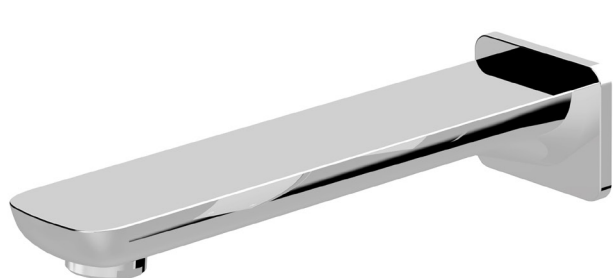

Brunetti Wall Basin Mixer w/ Spout 69013

- Solid Brass Construction.
- Ultra modern handle.
- Includes Wall Mixer and Spout.
- Suits above counter basin or bath installation.
- Available in Chrome (HAR256).

Chrome