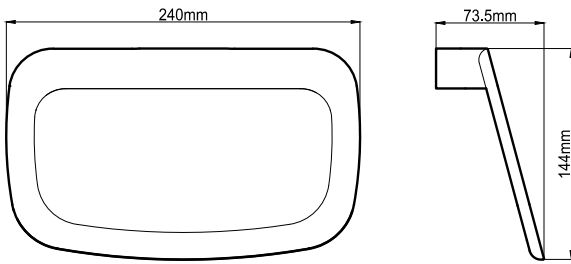

Towel Ring BA21026-BC
Brushed Chrome (HAR-