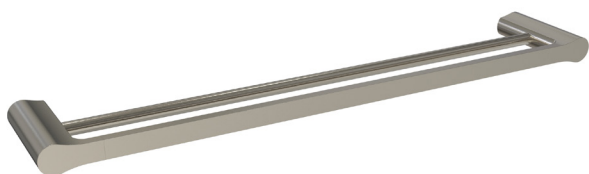

Bassini Bathroom Accessories Range Brushed Chrome

- Solid Brass Construction.
- Also available in Matte Black, Brushed Gold, Gun Metal and Chrome.

Robe Hook
Brushed Chrome (HAR210BC)

Toilet Roll Holder
Brushed Chrome (HAR213BC)

Towel Ring
Brushed Chrome (HAR216BC)

Single Towel Rail 600mm
Brushed Chrome (HAR219BC)

Single Towel Rail 750mm
Brushed Chrome (HAR222BC)

Double Towel Rail 600mm
Brushed Chrome (HAR225BC)

Double Towel Rail 750mm
Brushed Chrome (HAR228BC)

Metal Shelf
Brushed Chrome (HAR231BC)

Bassini Bathroom Accessories Range Brushed Chrome

Robe Hook BA21021-BC
Brushed Chrome (HAR210BC)

Toilet Roll Holder BA21020-BC
Brushed Chrome (HAR213BC)

Towel Ring BA21026-BC
Brushed Chrome (HAR-

Single Towel Rail 600mm BA21024-BC
Brushed Chrome (HAR219BC)

Single Towel Rail 750mm BA21025-BC
Brushed Chrome (HAR222BC)

Double Towel Rail 600mm BA21022-BC
Brushed Chrome (HAR225BC)

Double Towel Rail 750mm BA21023-BC
Brushed Chrome (HAR228BC)