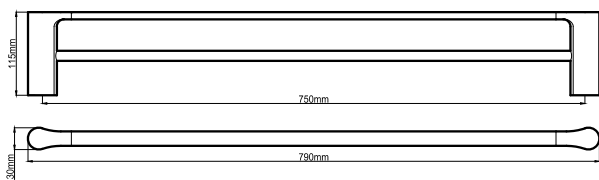

Towel Ring
Brushed Chrome (HAR216BC)

Single Towel Rail 600mm
Brushed Chrome (HAR219BC)

Single Towel Rail 750mm
Brushed Chrome (HAR222BC)

Double Towel Rail 600mm
Brushed Chrome (HAR225BC)

Double Towel Rail 750mm
Brushed Chrome (HAR228BC)

Metal Shelf
Brushed Chrome (HAR231BC)

Bassini Bathroom Accessories Range Brushed Chrome

Robe Hook BA21021-BC
Brushed Chrome (HAR210BC)

Toilet Roll Holder BA21020-BC
Brushed Chrome (HAR213BC)

Towel Ring BA21026-BC
Brushed Chrome (HAR-

Single Towel Rail 600mm BA21024-BC
Brushed Chrome (HAR219BC)

Single Towel Rail 750mm BA21025-BC
Brushed Chrome (HAR222BC)

Double Towel Rail 600mm BA21022-BC
Brushed Chrome (HAR225BC)

Double Towel Rail 750mm BA21023-BC
Brushed Chrome (HAR228BC)