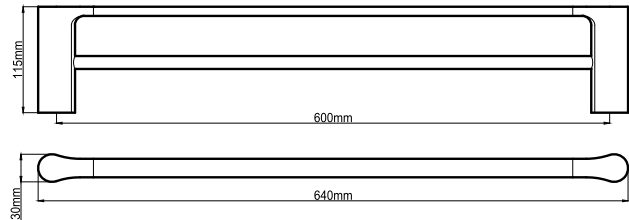

Towel Ring
Brushed Chrome (HAR216BC)

Single Towel Rail 600mm
Brushed Chrome (HAR219BC)

Single Towel Rail 750mm
Brushed Chrome (HAR222BC)

Double Towel Rail 600mm
Brushed Chrome (HAR225BC)

Double Towel Rail 750mm
Brushed Chrome (HAR228BC)

Single Towel Rail 600mm BA21024-BC
Brushed Chrome (HAR219BC)

Single Towel Rail 750mm BA21025-BC
Brushed Chrome (HAR222BC)

Double Towel Rail 600mm BA21022-BC
Brushed Chrome (HAR225BC)

Double Towel Rail 750mm BA21023-BC
Brushed Chrome (HAR228BC)