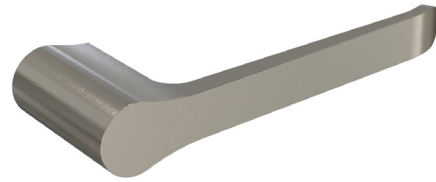

Bassini Bathroom Accessories Range Brushed Chrome

- Solid Brass Construction.
- Also available in Matte Black, Brushed Gold, Gun Metal and Chrome.

Robe Hook
Brushed Chrome (HAR210BC)

Toilet Roll Holder
Brushed Chrome (HAR213BC)

Towel Ring
Brushed Chrome (HAR216BC)

Single Towel Rail 600mm
Brushed Chrome (HAR219BC)

Single Towel Rail 750mm
Brushed Chrome (HAR222BC)

Double Towel Rail 600mm
Brushed Chrome (HAR225BC)

Double Towel Rail 750mm
Brushed Chrome (HAR228BC)

Metal Shelf
Brushed Chrome (HAR231BC)

Bassini Bathroom Accessories Range Brushed Chrome

Robe Hook BA21021-BC
Brushed Chrome (HAR210BC)

Toilet Roll Holder BA21020-BC
Brushed Chrome (HAR213BC)

Towel Ring BA21026-BC
Brushed Chrome (HAR-

Single Towel Rail 600mm BA21024-BC
Brushed Chrome (HAR219BC)

Single Towel Rail 750mm BA21025-BC
Brushed Chrome (HAR222BC)

Double Towel Rail 600mm BA21022-BC
Brushed Chrome (HAR225BC)

Double Towel Rail 750mm BA21023-BC
Brushed Chrome (HAR228BC)