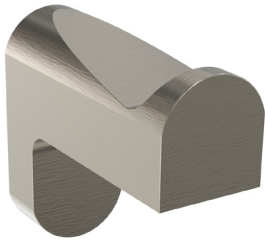

Bassini Bathroom Accessories Range Brushed Chrome

- Solid Brass Construction.
- Also available in Matte Black, Brushed Gold, Gun Metal and Chrome.

Robe Hook
Brushed Chrome (HAR210BC)

Toilet Roll Holder
Brushed Chrome (HAR213BC)

Towel Ring
Brushed Chrome (HAR216BC)

Single Towel Rail 600mm
Brushed Chrome (HAR219BC)

Single Towel Rail 750mm
Brushed Chrome (HAR222BC)

Double Towel Rail 600mm
Brushed Chrome (HAR225BC)

Double Towel Rail 750mm
Brushed Chrome (HAR228BC)

Metal Shelf
Brushed Chrome (HAR231BC)

Bassini Bathroom Accessories Range Brushed Chrome

Robe Hook BA21021-BC
Brushed Chrome (HAR210BC)

Toilet Roll Holder BA21020-BC
Brushed Chrome (HAR213BC)

Towel Ring BA21026-BC
Brushed Chrome (HAR-

Single Towel Rail 600mm BA21024-BC
Brushed Chrome (HAR219BC)

Single Towel Rail 750mm BA21025-BC
Brushed Chrome (HAR222BC)

Double Towel Rail 600mm BA21022-BC
Brushed Chrome (HAR225BC)

Double Towel Rail 750mm BA21023-BC
Brushed Chrome (HAR228BC)