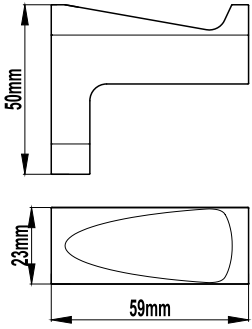

Bassini Bathroom Accessories Range Brushed Chrome

Robe Hook BA21021-BC
Brushed Chrome (HAR210BC)