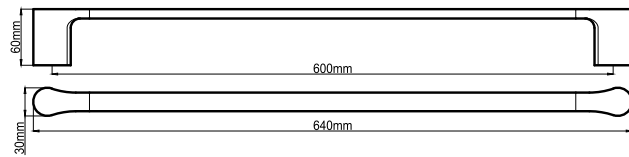

Towel Ring
Brushed Chrome (HAR216BC)

Single Towel Rail 600mm
Brushed Chrome (HAR219BC)

Single Towel Rail 750mm
Brushed Chrome (HAR222BC)

Double Towel Rail 600mm
Brushed Chrome (HAR225BC)

Double Towel Rail 750mm
Brushed Chrome (HAR228BC)

Single Towel Rail 600mm BA21024-BC
Brushed Chrome (HAR219BC)

Single Towel Rail 750mm BA21025-BC
Brushed Chrome (HAR222BC)

Double Towel Rail 600mm BA21022-BC
Brushed Chrome (HAR225BC)

Double Towel Rail 750mm BA21023-BC
Brushed Chrome (HAR228BC)