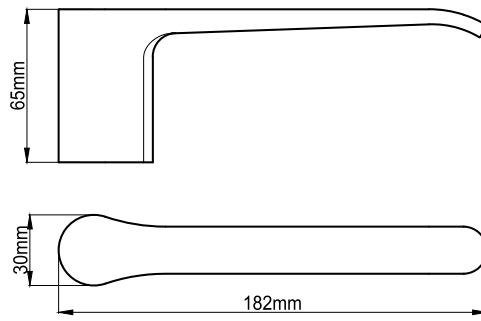

Toilet Roll Holder BA21020-BC
Brushed Chrome (HAR213BC)