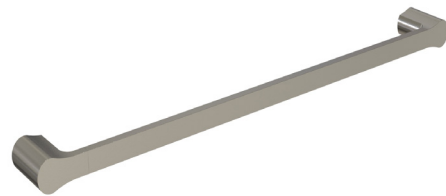

Bassini Bathroom Accessories Range Brushed Chrome

- Solid Brass Construction.
- Also available in Matte Black, Brushed Gold, Gun Metal and Chrome.

Robe Hook
Brushed Chrome (HAR210BC)

Toilet Roll Holder
Brushed Chrome (HAR213BC)

Towel Ring
Brushed Chrome (HAR216BC)

Single Towel Rail 600mm
Brushed Chrome (HAR219BC)

Single Towel Rail 750mm
Brushed Chrome (HAR222BC)

Double Towel Rail 600mm
Brushed Chrome (HAR225BC)

Double Towel Rail 750mm
Brushed Chrome (HAR228BC)

Metal Shelf
Brushed Chrome (HAR231BC)

Bassini Bathroom Accessories Range Brushed Chrome

Robe Hook BA21021-BC
Brushed Chrome (HAR210BC)

Toilet Roll Holder BA21020-BC
Brushed Chrome (HAR213BC)

Towel Ring BA21026-BC
Brushed Chrome (HAR-

Single Towel Rail 600mm BA21024-BC
Brushed Chrome (HAR219BC)

Single Towel Rail 750mm BA21025-BC
Brushed Chrome (HAR222BC)

Double Towel Rail 600mm BA21022-BC
Brushed Chrome (HAR225BC)

Double Towel Rail 750mm BA21023-BC
Brushed Chrome (HAR228BC)