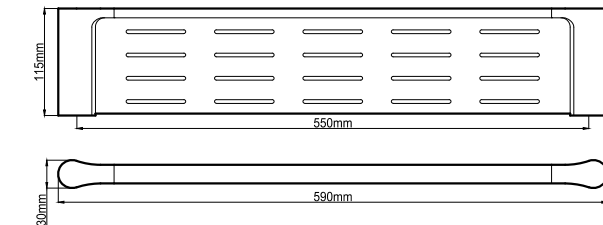

Single Towel Rail 600mm BA21024-BC
Brushed Chrome (HAR219BC)

Single Towel Rail 750mm BA21025-BC
Brushed Chrome (HAR222BC)

Double Towel Rail 600mm BA21022-BC
Brushed Chrome (HAR225BC)

Double Towel Rail 750mm BA21023-BC
Brushed Chrome (HAR228BC)