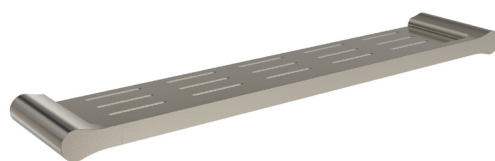

Bassini Bathroom Accessories Range Brushed Chrome

- Solid Brass Construction.
- Also available in Matte Black, Brushed Gold, Gun Metal and Chrome.

Robe Hook
Brushed Chrome (HAR210BC)

Toilet Roll Holder
Brushed Chrome (HAR213BC)

Towel Ring
Brushed Chrome (HAR216BC)

Single Towel Rail 600mm
Brushed Chrome (HAR219BC)

Single Towel Rail 750mm
Brushed Chrome (HAR222BC)

Double Towel Rail 600mm
Brushed Chrome (HAR225BC)

Double Towel Rail 750mm
Brushed Chrome (HAR228BC)

Metal Shelf
Brushed Chrome (HAR231BC)

Bassini Bathroom Accessories Range Brushed Chrome

Robe Hook BA21021-BC
Brushed Chrome (HAR210BC)

Toilet Roll Holder BA21020-BC
Brushed Chrome (HAR213BC)

Towel Ring BA21026-BC
Brushed Chrome (HAR-

Single Towel Rail 600mm BA21024-BC
Brushed Chrome (HAR219BC)

Single Towel Rail 750mm BA21025-BC
Brushed Chrome (HAR222BC)

Double Towel Rail 600mm BA21022-BC
Brushed Chrome (HAR225BC)

Double Towel Rail 750mm BA21023-BC
Brushed Chrome (HAR228BC)