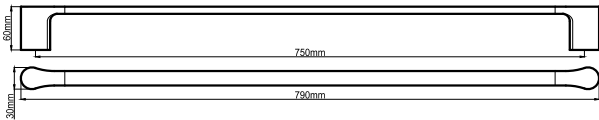

Towel Ring
Brushed Chrome (HAR216BC)

Single Towel Rail 600mm
Brushed Chrome (HAR219BC)

Single Towel Rail 750mm
Brushed Chrome (HAR222BC)

Double Towel Rail 600mm
Brushed Chrome (HAR225BC)

Double Towel Rail 750mm
Brushed Chrome (HAR228BC)

Single Towel Rail 600mm BA21024-BC
Brushed Chrome (HAR219BC)

Single Towel Rail 750mm BA21025-BC
Brushed Chrome (HAR222BC)

Double Towel Rail 600mm BA21022-BC
Brushed Chrome (HAR225BC)

Double Towel Rail 750mm BA21023-BC
Brushed Chrome (HAR228BC)