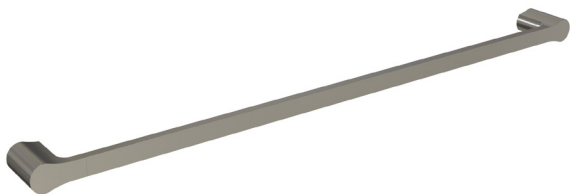

Bassini Bathroom Accessories Range Brushed Chrome

- Solid Brass Construction.
- Also available in Matte Black, Brushed Gold, Gun Metal and Chrome.

Robe Hook
Brushed Chrome (HAR210BC)

Toilet Roll Holder
Brushed Chrome (HAR213BC)

Towel Ring
Brushed Chrome (HAR216BC)

Single Towel Rail 600mm
Brushed Chrome (HAR219BC)

Single Towel Rail 750mm
Brushed Chrome (HAR222BC)

Double Towel Rail 600mm
Brushed Chrome (HAR225BC)

Double Towel Rail 750mm
Brushed Chrome (HAR228BC)

Metal Shelf
Brushed Chrome (HAR231BC)

Bassini Bathroom Accessories Range Brushed Chrome

Robe Hook BA21021-BC
Brushed Chrome (HAR210BC)

Toilet Roll Holder BA21020-BC
Brushed Chrome (HAR213BC)

Towel Ring BA21026-BC
Brushed Chrome (HAR-

Single Towel Rail 600mm BA21024-BC
Brushed Chrome (HAR219BC)

Single Towel Rail 750mm BA21025-BC
Brushed Chrome (HAR222BC)

Double Towel Rail 600mm BA21022-BC
Brushed Chrome (HAR225BC)

Double Towel Rail 750mm BA21023-BC
Brushed Chrome (HAR228BC)