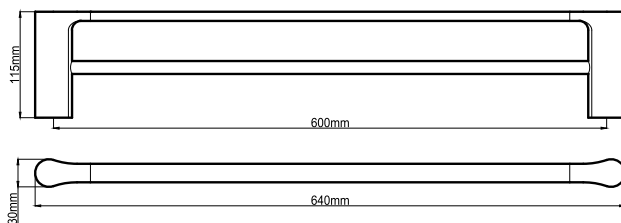

Towel Ring  
Chrome (HAR216)

Single Towel Rail 600mm  
Chrome (HAR219)

Single Towel Rail 750mm  
Chrome (HAR222)

Double Towel Rail 600mm  
Chrome (HAR225)

Double Towel Rail 750mm  
Chrome (HAR228)

Metal Shelf  
Chrome (HAR231)

# Bassini Bathroom Accessories Range Chrome

Robe Hook BA21021CC  
Chrome (HAR210)

Toilet Roll Holder BA21020CC  
Chrome (HAR213)

Towel Ring BA21026CC  
Chrome (HAR216)

Single Towel Rail 600mm BA21024CC  
Chrome (HAR219)

Single Towel Rail 750mm BA21025CC  
Chrome (HAR222)

Double Towel Rail 600mm BA21022CC  
Chrome (HAR225)

Double Towel Rail 750mm BA21023CC  
Chrome (HAR228)

Metal Shelf BA210508CC  
Chrome (HAR231)