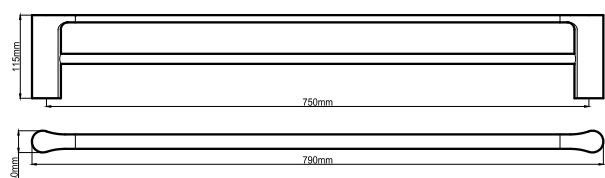

Towel Ring  
Chrome (HAR216)

Single Towel Rail 600mm  
Chrome (HAR219)

Single Towel Rail 750mm  
Chrome (HAR222)

Double Towel Rail 600mm  
Chrome (HAR225)

Double Towel Rail 750mm  
Chrome (HAR228)

Metal Shelf  
Chrome (HAR231)

# Bassini Bathroom Accessories Range Chrome

Robe Hook BA21021CC  
Chrome (HAR210)

Toilet Roll Holder BA21020CC  
Chrome (HAR213)

Towel Ring BA21026CC  
Chrome (HAR216)

Single Towel Rail 600mm BA21024CC  
Chrome (HAR219)

Single Towel Rail 750mm BA21025CC  
Chrome (HAR222)

Double Towel Rail 600mm BA21022CC  
Chrome (HAR225)

Double Towel Rail 750mm BA21023CC  
Chrome (HAR228)

Metal Shelf BA210508CC  
Chrome (HAR231)