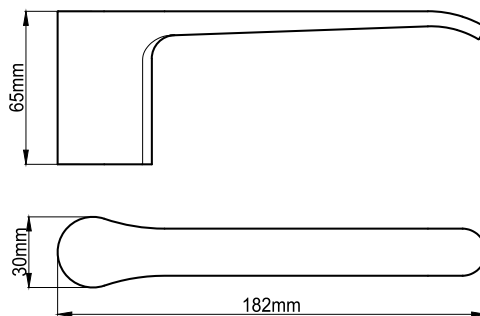

Toilet Roll Holder BA21020CC
Chrome (HAR213)