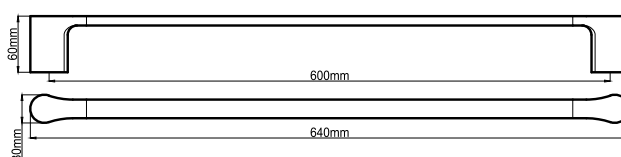

Towel Ring  
Chrome (HAR216)

Single Towel Rail 600mm  
Chrome (HAR219)

Single Towel Rail 750mm  
Chrome (HAR222)

Double Towel Rail 600mm  
Chrome (HAR225)

Double Towel Rail 750mm  
Chrome (HAR228)

Metal Shelf  
Chrome (HAR231)

# Bassini Bathroom Accessories Range Chrome

Robe Hook BA21021CC  
Chrome (HAR210)

Toilet Roll Holder BA21020CC  
Chrome (HAR213)

Towel Ring BA21026CC  
Chrome (HAR216)

Single Towel Rail 600mm BA21024CC  
Chrome (HAR219)

Single Towel Rail 750mm BA21025CC  
Chrome (HAR222)

Double Towel Rail 600mm BA21022CC  
Chrome (HAR225)

Double Towel Rail 750mm BA21023CC  
Chrome (HAR228)

Metal Shelf BA210508CC  
Chrome (HAR231)