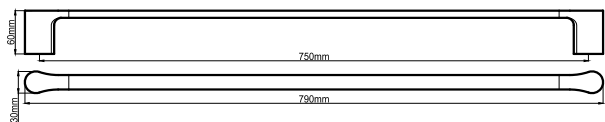

Towel Ring  
Chrome (HAR216)

Single Towel Rail 600mm  
Chrome (HAR219)

Single Towel Rail 750mm  
Chrome (HAR222)

Double Towel Rail 600mm  
Chrome (HAR225)

Double Towel Rail 750mm  
Chrome (HAR228)

Metal Shelf  
Chrome (HAR231)

# Bassini Bathroom Accessories Range Chrome

Robe Hook BA21021CC  
Chrome (HAR210)

Toilet Roll Holder BA21020CC  
Chrome (HAR213)

Towel Ring BA21026CC  
Chrome (HAR216)

Single Towel Rail 600mm BA21024CC  
Chrome (HAR219)

Single Towel Rail 750mm BA21025CC  
Chrome (HAR222)

Double Towel Rail 600mm BA21022CC  
Chrome (HAR225)

Double Towel Rail 750mm BA21023CC  
Chrome (HAR228)

Metal Shelf BA210508CC  
Chrome (HAR231)