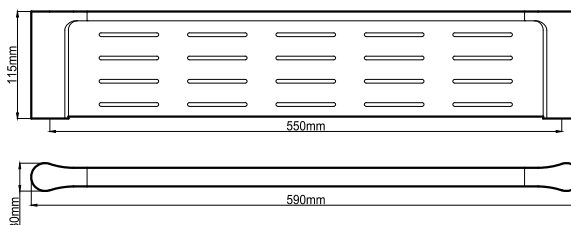

Towel Ring  
Chrome (HAR216)

Single Towel Rail 600mm  
Chrome (HAR219)

Single Towel Rail 750mm  
Chrome (HAR222)

Double Towel Rail 600mm  
Chrome (HAR225)

Double Towel Rail 750mm  
Chrome (HAR228)

Metal Shelf  
Chrome (HAR231)

# Bassini Bathroom Accessories Range Chrome

Robe Hook BA21021CC  
Chrome (HAR210)

Toilet Roll Holder BA21020CC  
Chrome (HAR213)

Towel Ring BA21026CC  
Chrome (HAR216)

Single Towel Rail 600mm BA21024CC  
Chrome (HAR219)

Single Towel Rail 750mm BA21025CC  
Chrome (HAR222)

Double Towel Rail 600mm BA21022CC  
Chrome (HAR225)

Double Towel Rail 750mm BA21023CC  
Chrome (HAR228)

Metal Shelf BA210508CC  
Chrome (HAR231)