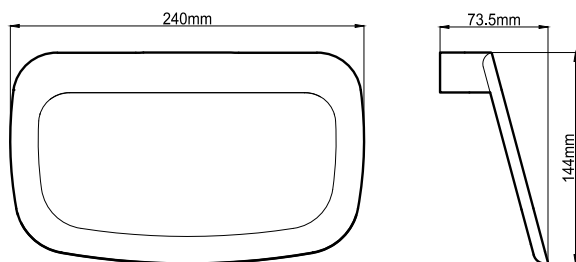

Towel Ring BA21026CC
Chrome (HAR216)