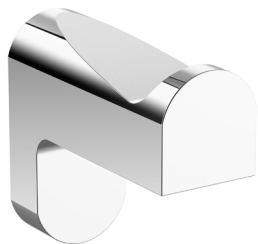

# Bassini Bathroom Accessories Range Chrome

- Solid Brass Construction.
- Also available in Brushed Chrome, Brushed Gold, Gun Metal and Matte Black.

Robe Hook  
Chrome (HAR210)

Toilet Roll Holder  
Chrome (HAR213)

Towel Ring  
Chrome (HAR216)

Single Towel Rail 600mm  
Chrome (HAR219)

Single Towel Rail 750mm  
Chrome (HAR222)

Double Towel Rail 600mm  
Chrome (HAR225)

Double Towel Rail 750mm  
Chrome (HAR228)

Metal Shelf  
Chrome (HAR231)

# Bassini Bathroom Accessories Range Chrome

Robe Hook BA21021CC  
Chrome (HAR210)

Toilet Roll Holder BA21020CC  
Chrome (HAR213)

Towel Ring BA21026CC  
Chrome (HAR216)

Single Towel Rail 600mm BA21024CC  
Chrome (HAR219)