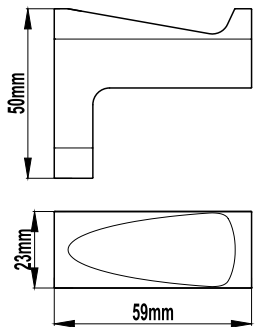

Bassini Bathroom Accessories Range Chrome

Robe Hook BA21021CC
Chrome (HAR210)