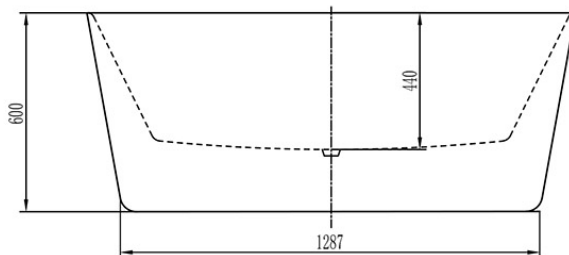

BATHROOM

Sorano Premium 1500mm Freestanding Bath

IMPRESSIONS
AUSTRALIA

- 1500 x 700 x 600mm
- High gloss white finish heavy duty pure acrylic freestanding bath
- Available in White 1500MM (BSE561)