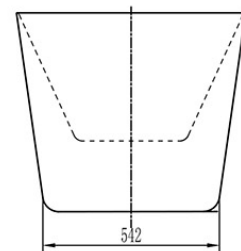

BATHROOM

Sorano Premium 1500mm Freestanding Bath

IMPRESSIONS
AUSTRALIA

- 1500 x 700 x 600mm
- High gloss white finish heavy duty pure acrylic freestanding bath
- Available in White 1500MM (BSE561)