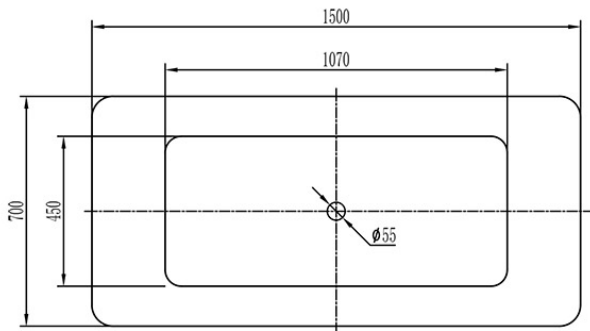

BATHROOM

Sorano Premium 1500mm Freestanding Bath

IMPRESSIONS
AUSTRALIA

- 1500 x 700 x 600mm
- High gloss white finish heavy duty pure acrylic freestanding bath
- Available in White 1500MM (BSE561)