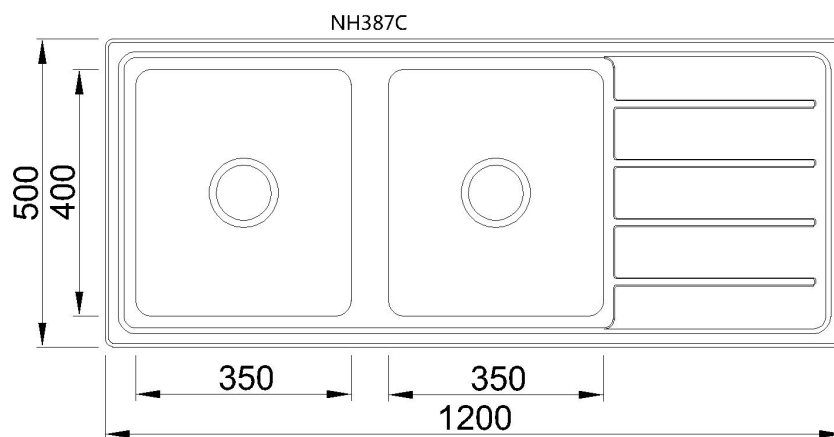

BATHROOM

Hastings 1200mm Kitchen Sink

IMPRESSIONS
AUSTRALIA

- 1200 x 500 x 200mm
- Single draining board with 2 bowls
- Available in left or right hand side bowls and 1TH (Tap mount)