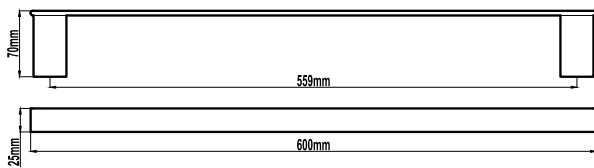

Hand Towel Bar
(HAR1762 / HAR1762B)

Soap Shelf
(HAR1763 / HAR1763B)

Shower Basket
(HAR1764 / HAR1764B)

Tumbler Holder
(HAR1765 / HAR1765B)

Towel Rack
(HAR1772 / HAR1772B)

Glass Shelf
(HAR1773 / HAR1773B)

Single Towel Rail 600mm
(HAR1766 / HAR1766B)

Single Towel Rail 900mm
(HAR1768 / HAR1768B)

Double Towel Rail 600mm
(HAR1769 / HAR1769B)

Double Towel Rail 900mm
(HAR1771 / HAR1771B)