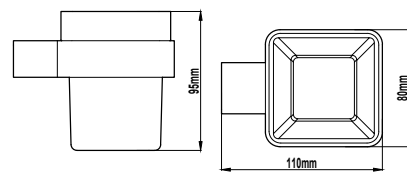

Tumbler Holder
(HAR1765 / HAR1765B)