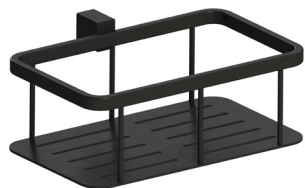

Rondo Bathroom Accessories Range

- Solid Brass Construction.
- Available in Chrome and Black.

Robe Hook
Chrome (HAR1760)

Robe Hook
Black (HAR1760B)

Toilet Roll Holder
Chrome (HAR1761)

Toilet Roll Holder
Black (HAR1761B)

Hand Towel Bar
Chrome (HAR1762)

Hand Towel Bar
Black (HAR1762B)

Soap Shelf
Chrome (HAR1763)

Soap Shelf
Black (HAR1763B)

Shower Basket
Chrome (HAR1764)

Shower Basket
Black (HAR1764B)

Tumbler Holder
Chrome (HAR1765)

Tumbler Holder
Black (HAR1765B)

Towel Rack
Chrome (HAR1772)

Towel Rack
Black (HAR1772B)

Glass Shelf
Chrome (HAR1773)

Glass Shelf
Black (HAR1773B)

Single Towel Rail
600mm/900mm
Chrome
(HAR1766 / HAR1768)

Single Towel Rail
600mm/900mm
Black
(HAR1766B / HAR1768B)

Double Towel Rail
600mm/900mm
Chrome
(HAR1769 / HAR1771)

Double Towel Rail
600mm/900mm
Black
(HAR1769B / HAR1771B)

Rondo Bathroom Accessories Range

Robe Hook
(HAR1760 / HAR1760B)

Toilet Roll Holder
(HAR1761 / HAR1761B)