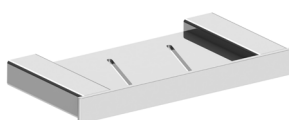

Rondo Bathroom Accessories Range

- Solid Brass Construction.
- Available in Chrome and Black.

Robe Hook
Chrome (HAR1760)

Robe Hook
Black (HAR1760B)

Toilet Roll Holder
Chrome (HAR1761)

Toilet Roll Holder
Black (HAR1761B)

Hand Towel Bar
Chrome (HAR1762)

Hand Towel Bar
Black (HAR1762B)

Soap Shelf
Chrome (HAR1763)

Soap Shelf
Black (HAR1763B)

Shower Basket
Chrome (HAR1764)

Shower Basket
Black (HAR1764B)

Tumbler Holder
Chrome (HAR1765)