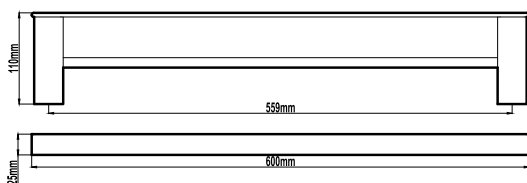

Hand Towel Bar
(HAR1762 / HAR1762B)

Soap Shelf
(HAR1763 / HAR1763B)

Shower Basket
(HAR1764 / HAR1764B)

Tumbler Holder
(HAR1765 / HAR1765B)

Towel Rack
(HAR1772 / HAR1772B)

Glass Shelf
(HAR1773 / HAR1773B)

Single Towel Rail 600mm
(HAR1766 / HAR1766B)

Single Towel Rail 900mm
(HAR1768 / HAR1768B)

Double Towel Rail 600mm
(HAR1769 / HAR1769B)

Double Towel Rail 900mm
(HAR1771 / HAR1771B)