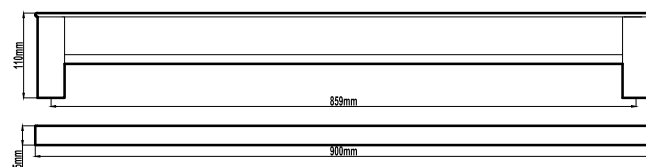

Hand Towel Bar
(HAR1762 / HAR1762B)

Soap Shelf
(HAR1763 / HAR1763B)

Shower Basket
(HAR1764 / HAR1764B)

Tumbler Holder
(HAR1765 / HAR1765B)

Towel Rack
(HAR1772 / HAR1772B)

Glass Shelf
(HAR1773 / HAR1773B)

Single Towel Rail 600mm
(HAR1766 / HAR1766B)

Single Towel Rail 900mm
(HAR1768 / HAR1768B)

Double Towel Rail 600mm
(HAR1769 / HAR1769B)

Double Towel Rail 900mm
(HAR1771 / HAR1771B)