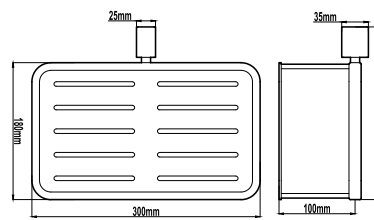

Shower Basket
(HAR1764 / HAR1764B)