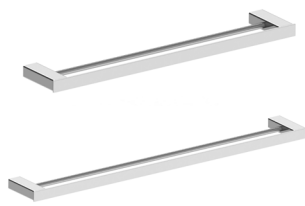

Rondo Bathroom Accessories Range

- Solid Brass Construction.
- Available in Chrome and Black.

Robe Hook
Chrome (HAR1760)

Robe Hook
Black (HAR1760B)

Toilet Roll Holder
Chrome (HAR1761)

Toilet Roll Holder
Black (HAR1761B)

Hand Towel Bar
Chrome (HAR1762)

Hand Towel Bar
Black (HAR1762B)

Soap Shelf
Chrome (HAR1763)

Soap Shelf
Black (HAR1763B)

Shower Basket
Chrome (HAR1764)

Shower Basket
Black (HAR1764B)

Tumbler Holder
Chrome (HAR1765)

Tumbler Holder
Black (HAR1765B)

Towel Rack
Chrome (HAR1772)

Towel Rack
Black (HAR1772B)

Glass Shelf
Chrome (HAR1773)

Glass Shelf
Black (HAR1773B)

Single Towel Rail
600mm/900mm
Chrome
(HAR1766 / HAR1768)

Single Towel Rail
600mm/900mm
Black
(HAR1766B / HAR1768B)

Double Towel Rail
600mm/900mm
Chrome
(HAR1769 / HAR1771)

Double Towel Rail
600mm/900mm
Black
(HAR1769B / HAR1771B)

Rondo Bathroom Accessories Range

Robe Hook
(HAR1760 / HAR1760B)

Toilet Roll Holder
(HAR1761 / HAR1761B)