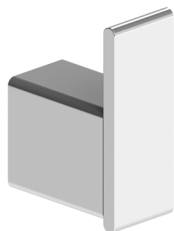

Rondo Bathroom Accessories Range

- Solid Brass Construction.
- Available in Chrome and Black.

Robe Hook
Chrome (HAR1760)

Robe Hook
Black (HAR1760B)

Toilet Roll Holder
Chrome (HAR1761)

Toilet Roll Holder
Black (HAR1761B)

Hand Towel Bar
Chrome (HAR1762)

Hand Towel Bar
Black (HAR1762B)

Soap Shelf
Chrome (HAR1763)

Soap Shelf
Black (HAR1763B)

Shower Basket
Chrome (HAR1764)

Shower Basket
Black (HAR1764B)

Tumbler Holder
Chrome (HAR1765)