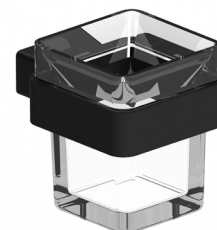

Rondo Bathroom Accessories Range

- Solid Brass Construction.
- Available in Chrome and Black.

Robe Hook
Chrome (HAR1760)

Robe Hook
Black (HAR1760B)

Toilet Roll Holder
Chrome (HAR1761)

Toilet Roll Holder
Black (HAR1761B)

Hand Towel Bar
Chrome (HAR1762)

Hand Towel Bar
Black (HAR1762B)

Soap Shelf
Chrome (HAR1763)

Soap Shelf
Black (HAR1763B)

Shower Basket
Chrome (HAR1764)

Shower Basket
Black (HAR1764B)

Tumbler Holder
Chrome (HAR1765)

Tumbler Holder
Black (HAR1765B)

Towel Rack
Chrome (HAR1772)

Towel Rack
Black (HAR1772B)

Glass Shelf
Chrome (HAR1773)

Glass Shelf
Black (HAR1773B)

Single Towel Rail
600mm/900mm
Chrome
(HAR1766 / HAR1768)

Single Towel Rail
600mm/900mm
Black
(HAR1766B / HAR1768B)

Double Towel Rail
600mm/900mm
Chrome
(HAR1769 / HAR1771)

Double Towel Rail
600mm/900mm
Black
(HAR1769B / HAR1771B)

Rondo Bathroom Accessories Range

Robe Hook
(HAR1760 / HAR1760B)

Toilet Roll Holder
(HAR1761 / HAR1761B)