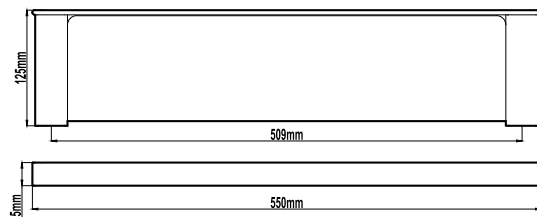

Hand Towel Bar
(HAR1762 / HAR1762B)

Soap Shelf
(HAR1763 / HAR1763B)

Shower Basket
(HAR1764 / HAR1764B)

Tumbler Holder
(HAR1765 / HAR1765B)

Towel Rack
(HAR1772 / HAR1772B)

Glass Shelf
(HAR1773 / HAR1773B)

Single Towel Rail 600mm
(HAR1766 / HAR1766B)

Single Towel Rail 900mm
(HAR1768 / HAR1768B)

Double Towel Rail 600mm
(HAR1769 / HAR1769B)

Double Towel Rail 900mm
(HAR1771 / HAR1771B)