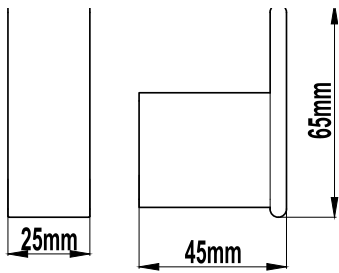

Rondo Bathroom Accessories Range

Robe Hook
(HAR1760 / HAR1760B)