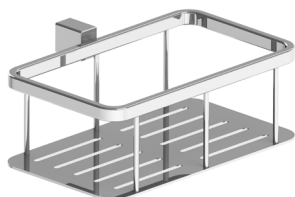

Rondo Bathroom Accessories Range

- Solid Brass Construction.
- Available in Chrome and Black.

Robe Hook
Chrome (HAR1760)

Robe Hook
Black (HAR1760B)

Toilet Roll Holder
Chrome (HAR1761)

Toilet Roll Holder
Black (HAR1761B)

Hand Towel Bar
Chrome (HAR1762)

Hand Towel Bar
Black (HAR1762B)

Soap Shelf
Chrome (HAR1763)

Soap Shelf
Black (HAR1763B)

Shower Basket
Chrome (HAR1764)

Shower Basket
Black (HAR1764B)

Tumbler Holder
Chrome (HAR1765)

Tumbler Holder
Black (HAR1765B)

Towel Rack
Chrome (HAR1772)

Towel Rack
Black (HAR1772B)

Glass Shelf
Chrome (HAR1773)

Glass Shelf
Black (HAR1773B)

Single Towel Rail
600mm/900mm
Chrome
(HAR1766 / HAR1768)

Single Towel Rail
600mm/900mm
Black
(HAR1766B / HAR1768B)