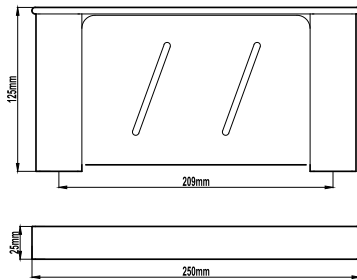

Soap Shelf
(HAR1763 / HAR1763B)