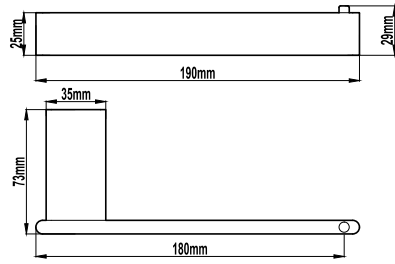

Double Towel Rail
600mm/900mm
Chrome
(HAR1769 / HAR1771)

Double Towel Rail
600mm/900mm
Black
(HAR1769B / HAR1771B)

Rondo Bathroom Accessories Range

Robe Hook
(HAR1760 / HAR1760B)

Toilet Roll Holder
(HAR1761 / HAR1761B)