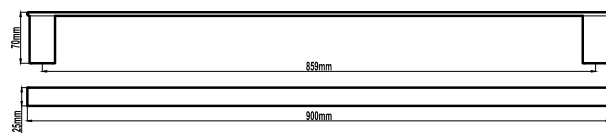

Hand Towel Bar
(HAR1762 / HAR1762B)

Soap Shelf
(HAR1763 / HAR1763B)

Shower Basket
(HAR1764 / HAR1764B)

Tumbler Holder
(HAR1765 / HAR1765B)

Towel Rack
(HAR1772 / HAR1772B)

Glass Shelf
(HAR1773 / HAR1773B)

Single Towel Rail 600mm
(HAR1766 / HAR1766B)

Single Towel Rail 900mm
(HAR1768 / HAR1768B)

Double Towel Rail 600mm
(HAR1769 / HAR1769B)

Double Towel Rail 900mm
(HAR1771 / HAR1771B)