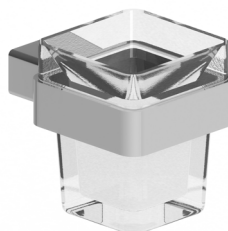

Rondo Bathroom Accessories Range

- Solid Brass Construction.
- Available in Chrome and Black.

Robe Hook
Chrome (HAR1760)

Robe Hook
Black (HAR1760B)

Toilet Roll Holder
Chrome (HAR1761)

Toilet Roll Holder
Black (HAR1761B)

Hand Towel Bar
Chrome (HAR1762)

Hand Towel Bar
Black (HAR1762B)

Soap Shelf
Chrome (HAR1763)

Soap Shelf
Black (HAR1763B)

Shower Basket
Chrome (HAR1764)

Shower Basket
Black (HAR1764B)

Tumbler Holder
Chrome (HAR1765)

Tumbler Holder
Black (HAR1765B)

Towel Rack
Chrome (HAR1772)

Towel Rack
Black (HAR1772B)

Glass Shelf
Chrome (HAR1773)

Glass Shelf
Black (HAR1773B)

Single Towel Rail
600mm/900mm
Chrome
(HAR1766 / HAR1768)

Single Towel Rail
600mm/900mm
Black
(HAR1766B / HAR1768B)

Double Towel Rail
600mm/900mm
Chrome
(HAR1769 / HAR1771)

Double Towel Rail
600mm/900mm
Black
(HAR1769B / HAR1771B)

Rondo Bathroom Accessories Range

Robe Hook
(HAR1760 / HAR1760B)

Toilet Roll Holder
(HAR1761 / HAR1761B)