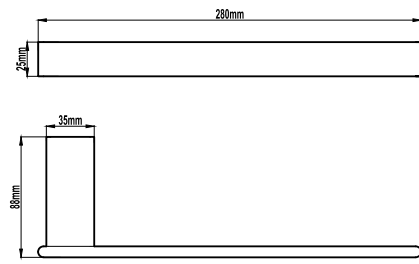

Double Towel Rail
600mm/900mm
Chrome
(HAR1769 / HAR1771)

Double Towel Rail
600mm/900mm
Black
(HAR1769B / HAR1771B)

Rondo Bathroom Accessories Range

Robe Hook
(HAR1760 / HAR1760B)

Toilet Roll Holder
(HAR1761 / HAR1761B)