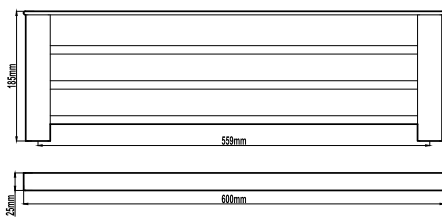

Hand Towel Bar
(HAR1762 / HAR1762B)

Soap Shelf
(HAR1763 / HAR1763B)

Shower Basket
(HAR1764 / HAR1764B)

Tumbler Holder
(HAR1765 / HAR1765B)

Towel Rack
(HAR1772 / HAR1772B)

Glass Shelf
(HAR1773 / HAR1773B)

Single Towel Rail 600mm
(HAR1766 / HAR1766B)

Single Towel Rail 900mm
(HAR1768 / HAR1768B)

Double Towel Rail 600mm
(HAR1769 / HAR1769B)

Double Towel Rail 900mm
(HAR1771 / HAR1771B)