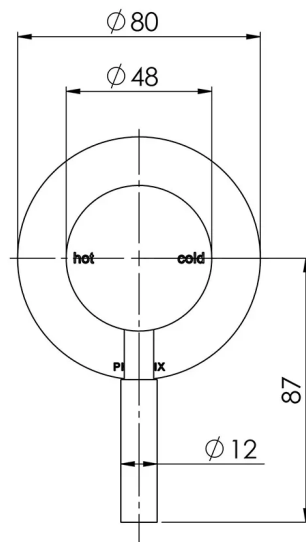

VIVID

VIVID SHOWER / WALL MIXER

SPECIFICATIONS

AVAILABLE IN

V780 CHR
Chrome

INFORMATION

Temperature Rating
1 - 75°C

Pressure Rating
150 - 500kPa