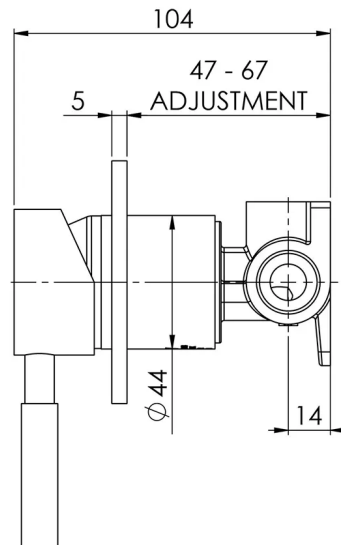

VIVID

VIVID SHOWER / WALL MIXER

SPECIFICATIONS

AVAILABLE IN

V780 CHR
Chrome

INFORMATION

Temperature Rating
1 - 75°C

Pressure Rating
150 - 500kPa