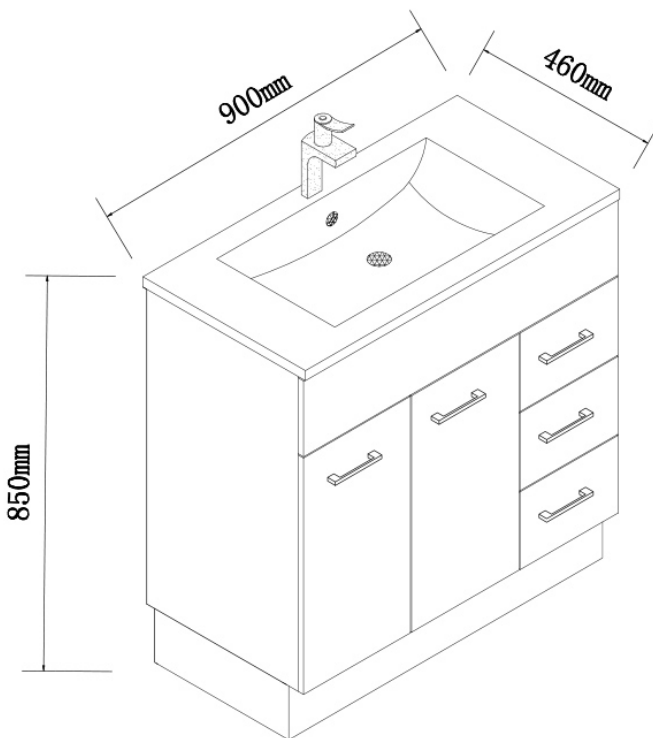

BATHROOM

Amalfi 900mm Floor Mount Vanity

IMPRESSIONS AUSTRALIA

Chrome bar handles option.

Black bar handles option.

Chrome Legs Option

Black Legs Option

Chrome overflow dress ring option.

Black overflow dress ring option.

Now supplied standard with white overflow ring

- White Gloss vanity cabinet with durable ceramic top
- Contemporary bar handles available in Chrome or Black.
- Available on legs (Chrome or Black) or on kickboard.
- Supplied standard with White overflow dress ring option for Chrome or Black.