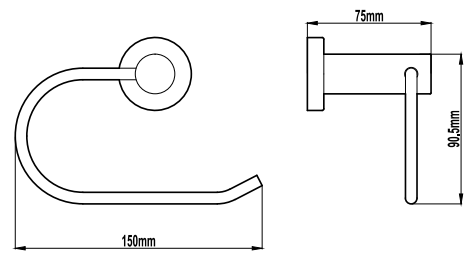

## Meno Accessories Chrome / Black Range

- Includes fixing kit.

Robe Hook  
(35000/35000B)

Toilet Roll Holder w/Flap  
(35001)

Toilet Roll Holder No Flap  
(35001-WL)

Toilet Roll Holder Straight  
Bar Chrome (HAR032)

Toilet Roll Holder Double  
Chrome (HAR040)

Soap Dish Chrome  
(HAR033)

Towel Ring Chrome  
(HAR034)

Metal Shelf  
(HAR039/HAR039B)

600mm Single Towel Rail  
(HAR035/HAR035B)

600mm Double Towel Rail  
(HAR037/HAR037B)