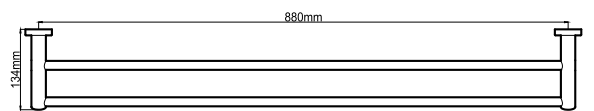

Toilet Roll Holder Double  
Chrome (HAR040)

Soap Dish Chrome  
(HAR033)

Towel Ring Chrome  
(HAR034)

Metal Shelf  
(HAR039/HAR039B)

600mm Single Towel Rail  
(HAR035/HAR035B)

600mm Double Towel Rail  
(HAR037/HAR037B)