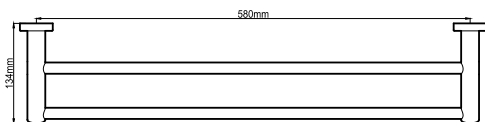

Toilet Roll Holder Double  
Chrome (HAR040)

Soap Dish Chrome  
(HAR033)

Towel Ring Chrome  
(HAR034)

Metal Shelf  
(HAR039/HAR039B)

600mm Single Towel Rail  
(HAR035/HAR035B)

600mm Double Towel Rail  
(HAR037/HAR037B)