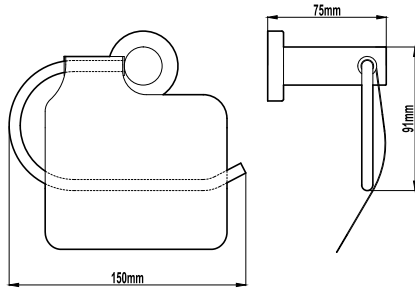

Toilet Roll Holder w/Flap
(35001)