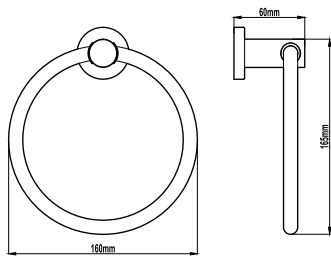

## Meno Accessories Chrome / Black Range

- Includes fixing kit.

Robe Hook  
(35000/35000B)

Toilet Roll Holder w/Flap  
(35001)

Toilet Roll Holder No Flap  
(35001-WL)

Toilet Roll Holder Straight  
Bar Chrome (HAR032)

Toilet Roll Holder Double  
Chrome (HAR040)

Soap Dish Chrome  
(HAR033)

Towel Ring Chrome  
(HAR034)

Metal Shelf  
(HAR039/HAR039B)

600mm Single Towel Rail  
(HAR035/HAR035B)

600mm Double Towel Rail  
(HAR037/HAR037B)