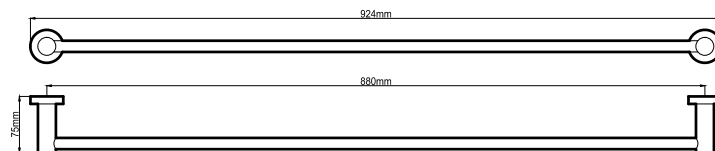

900mm Single Towel Rail
(HAR036/HAR036B)