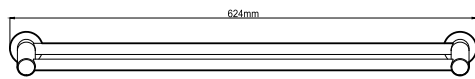

Toilet Roll Holder Double  
Chrome (HAR040)

Soap Dish Chrome  
(HAR033)

Towel Ring Chrome  
(HAR034)

Metal Shelf  
(HAR039/HAR039B)

600mm Single Towel Rail  
(HAR035/HAR035B)

600mm Double Towel Rail  
(HAR037/HAR037B)