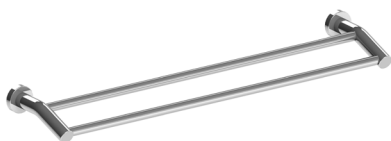

Toilet Roll Holder Straight  
Bar Black (HAR032B)

Toilet Roll Holder Double  
Chrome (HAR040)

Toilet Roll Holder Double  
Black (HAR040B)

Soap Dish Chrome  
(HAR033)

Towel Ring Chrome  
(HAR034)

Towel Ring Black  
(HAR034)

Metal Shelf Chrome or  
Black (HAR039/HAR039B)

600mm Single Towel Rail Chrome  
or Black (HAR035/HAR035B)

900mm Single Towel Rail Chrome  
or Black (HAR036/HAR036B)

600mm Double Towel Rail Chrome  
or Black (HAR037/HAR037B)

900mm Double Towel Rail Chrome  
or Black (HAR038/HAR038B)