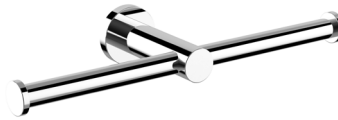

## Meno Accessories Chrome / Black Range

Robe Hook Chrome  
(HAR030)

Robe Hook Black  
(HAR030B)

Toilet Roll Holder  
w/Flap Chrome (HAR031)

Toilet Roll Holder No Flap  
Chrome (HAR0311)

Toilet Roll Holder Straight  
Bar Chrome (HAR032)

Toilet Roll Holder Straight  
Bar Black (HAR032B)

Toilet Roll Holder Double  
Chrome (HAR040)

Toilet Roll Holder Double  
Black (HAR040B)

Soap Dish Chrome  
(HAR033)

Towel Ring Chrome  
(HAR034)

Towel Ring Black  
(HAR034)

Metal Shelf Chrome or  
Black (HAR039/HAR039B)

600mm Single Towel Rail Chrome  
or Black (HAR035/HAR035B)

900mm Single Towel Rail Chrome  
or Black (HAR036/HAR036B)

600mm Double Towel Rail Chrome  
or Black (HAR037/HAR037B)

900mm Double Towel Rail Chrome  
or Black (HAR038/HAR038B)