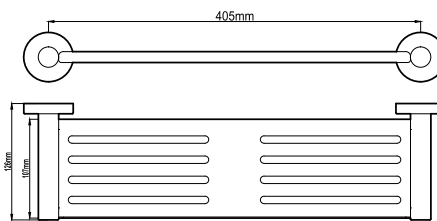

Toilet Roll Holder Double  
Chrome (HAR040)

Soap Dish Chrome  
(HAR033)

Towel Ring Chrome  
(HAR034)

Metal Shelf  
(HAR039/HAR039B)

600mm Single Towel Rail  
(HAR035/HAR035B)

600mm Double Towel Rail  
(HAR037/HAR037B)