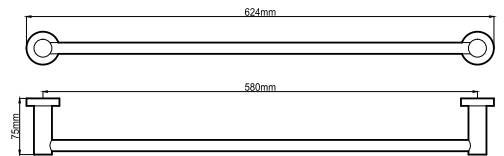

Toilet Roll Holder Double  
Chrome (HAR040)

Soap Dish Chrome  
(HAR033)

Towel Ring Chrome  
(HAR034)

Metal Shelf  
(HAR039/HAR039B)

600mm Single Towel Rail  
(HAR035/HAR035B)

600mm Double Towel Rail  
(HAR037/HAR037B)