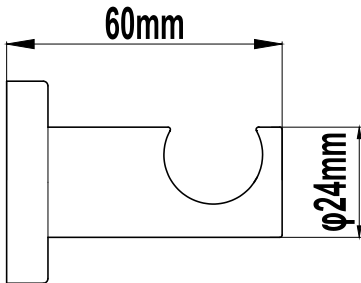

enhance

Meno Accessories Chrome / Black Range

- Includes fixing kit.

Robe Hook
(35000/35000B)