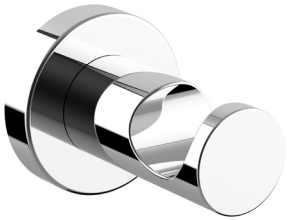

## Meno Accessories Chrome / Black Range

Robe Hook Chrome  
(HAR030)

Robe Hook Black  
(HAR030B)

Toilet Roll Holder  
w/Flap Chrome (HAR031)

Toilet Roll Holder No Flap  
Chrome (HAR0311)

Toilet Roll Holder Straight  
Bar Chrome (HAR032)

Toilet Roll Holder Straight  
Bar Black (HAR032B)

Toilet Roll Holder Double  
Chrome (HAR040)

Toilet Roll Holder Double  
Black (HAR040B)

Soap Dish Chrome  
(HAR033)

Towel Ring Chrome  
(HAR034)

Towel Ring Black  
(HAR034)

900mm Double Towel Rail Chrome  
or Black (HAR038/HAR038B)