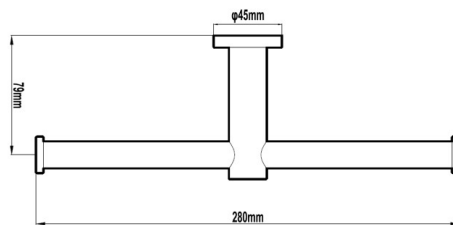

Toilet Roll Holder Double  
Chrome (HAR040)

Soap Dish Chrome  
(HAR033)

Towel Ring Chrome  
(HAR034)

Metal Shelf  
(HAR039/HAR039B)

600mm Single Towel Rail  
(HAR035/HAR035B)

600mm Double Towel Rail  
(HAR037/HAR037B)