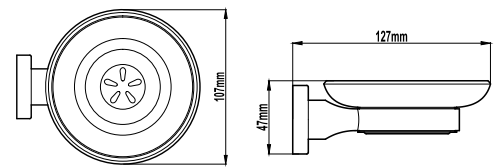

## Meno Accessories Chrome / Black Range

- Includes fixing kit.

Robe Hook  
(35000/35000B)

Toilet Roll Holder w/Flap  
(35001)

Toilet Roll Holder No Flap  
(35001-WL)

Toilet Roll Holder Straight  
Bar Chrome (HAR032)

Toilet Roll Holder Double  
Chrome (HAR040)

Soap Dish Chrome  
(HAR033)

Towel Ring Chrome  
(HAR034)

Metal Shelf  
(HAR039/HAR039B)

600mm Single Towel Rail  
(HAR035/HAR035B)

600mm Double Towel Rail  
(HAR037/HAR037B)