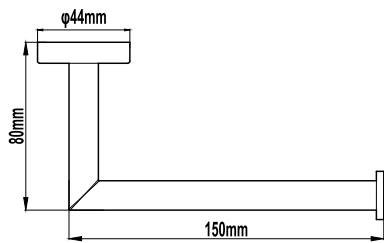

Toilet Roll Holder Straight
Bar Chrome (HAR032)