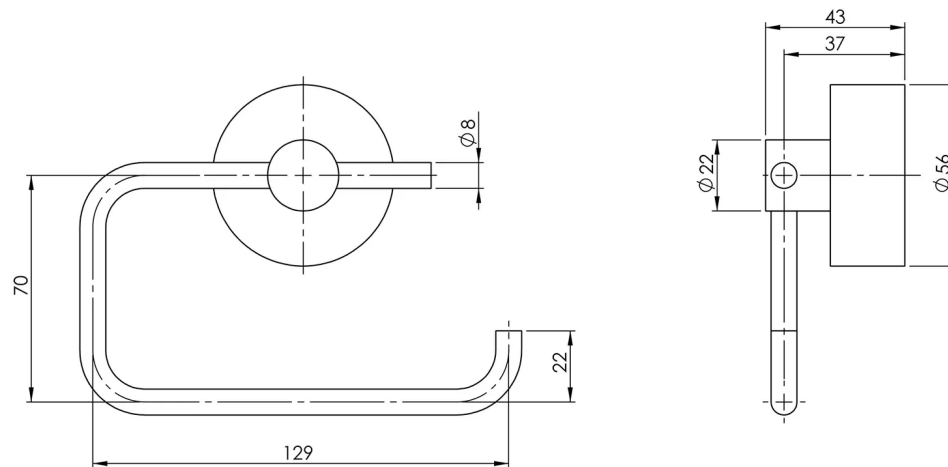

VIVID

VIVID TOILET ROLL HOLDER

SPECIFICATIONS

AVAILABLE IN

VA892 CHR
Chrome

INFORMATION

MAINTENANCE AND CARE:

- All surfaces should be cleaned with mild liquid detergent or soap and water.
- Do not use cream cleaners or citrus based cleaning products, as they are abrasive.
- Use of unsuitable cleaning agents may damage the surface.
- Any damage caused in this way will not be covered by warranty.