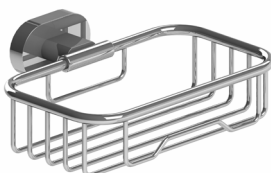

Lento Bathroom Accessories Range

- Solid Brass Construction.
- Available in Chrome.
- Includes fixing kits.

Robe Hook
Chrome (HAR300)

Soap Dish
Chrome (HAR302)

Towel Ring
Chrome (HAR303)

Toilet Roll Holder
Chrome (HAR304)

Soap Basket
Chrome (HAR306)

Single Towel Rail 600mm
Chrome (HAR308)

Single Towel Rail 800mm
Chrome (HAR307)

Double Towel Rail 600mm
Chrome (HAR310)

Double Towel Rail 800mm
Chrome (HAR309)

Soap Dispenser
Chrome (HAR311)