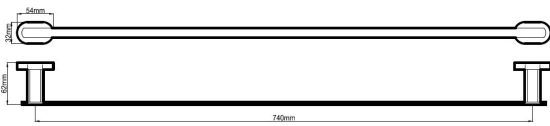

Soap Basket
Chrome (HAR306)

Single Towel Rail 600mm
Chrome (HAR308)

Single Towel Rail 800mm
Chrome (HAR307)

Double Towel Rail 600mm
Chrome (HAR310)

Double Towel Rail 800mm
Chrome (HAR309)

Soap Dispenser
Chrome (HAR311)