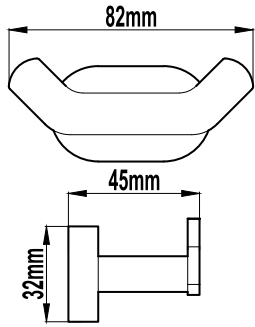

Lento Bathroom Accessories Range

Robe Hook
Chrome (HAR300)