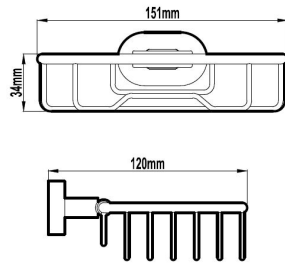

Soap Basket
Chrome (HAR306)

Single Towel Rail 600mm
Chrome (HAR308)

Single Towel Rail 800mm
Chrome (HAR307)

Double Towel Rail 600mm
Chrome (HAR310)

Double Towel Rail 800mm
Chrome (HAR309)

Soap Dispenser
Chrome (HAR311)