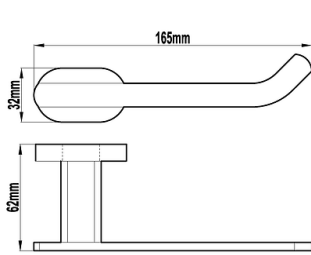

Toilet Roll Holder
Chrome (HAR304)