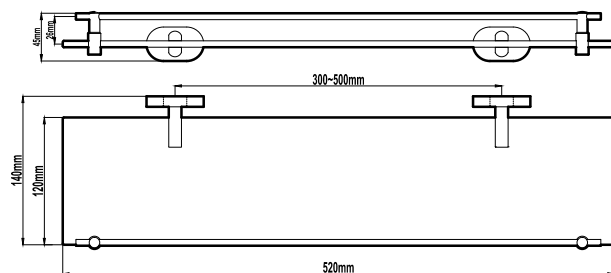

Glass Shelf
Chrome (HAR313)