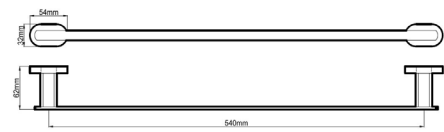

Soap Basket
Chrome (HAR306)

Single Towel Rail 600mm
Chrome (HAR308)

Single Towel Rail 800mm
Chrome (HAR307)

Double Towel Rail 600mm
Chrome (HAR310)

Double Towel Rail 800mm
Chrome (HAR309)

Soap Dispenser
Chrome (HAR311)