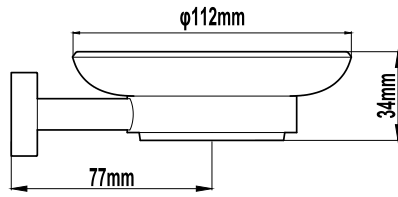

Lento Bathroom Accessories Range