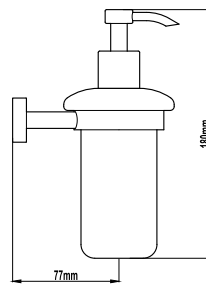

Soap Basket
Chrome (HAR306)

Single Towel Rail 600mm
Chrome (HAR308)

Single Towel Rail 800mm
Chrome (HAR307)

Double Towel Rail 600mm
Chrome (HAR310)

Double Towel Rail 800mm
Chrome (HAR309)

Soap Dispenser
Chrome (HAR311)

Toilet Brush Holder
Chrome (HAR312)

Glass Shelf
Chrome (HAR313)

Lento Bathroom Accessories Range

Robe Hook
Chrome (HAR300)

Soap Dish
Chrome (HAR302)

Towel Ring
Chrome (HAR303)

Toilet Roll Holder
Chrome (HAR304)

Toilet Brush Holder
Chrome (HAR312)

Glass Shelf
Chrome (HAR313)