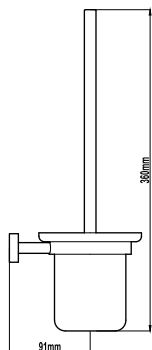

Soap Basket
Chrome (HAR306)

Single Towel Rail 600mm
Chrome (HAR308)

Single Towel Rail 800mm
Chrome (HAR307)

Double Towel Rail 600mm
Chrome (HAR310)

Double Towel Rail 800mm
Chrome (HAR309)

Soap Dispenser
Chrome (HAR311)

Toilet Brush Holder
Chrome (HAR312)

Glass Shelf
Chrome (HAR313)