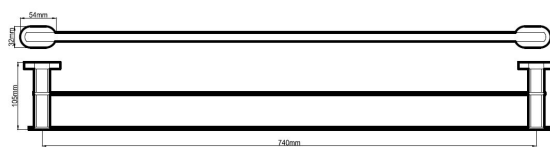

Soap Basket
Chrome (HAR306)

Single Towel Rail 600mm
Chrome (HAR308)

Single Towel Rail 800mm
Chrome (HAR307)

Double Towel Rail 600mm
Chrome (HAR310)

Double Towel Rail 800mm
Chrome (HAR309)

Soap Dispenser
Chrome (HAR311)