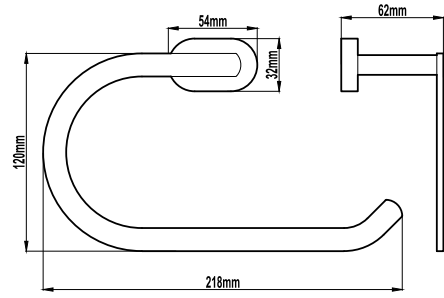

Towel Ring
Chrome (HAR303)