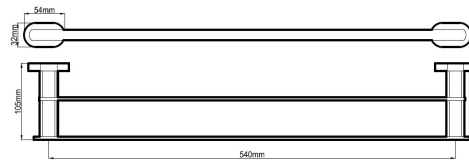

Soap Basket
Chrome (HAR306)

Single Towel Rail 600mm
Chrome (HAR308)

Single Towel Rail 800mm
Chrome (HAR307)

Double Towel Rail 600mm
Chrome (HAR310)

Double Towel Rail 800mm
Chrome (HAR309)

Soap Dispenser
Chrome (HAR311)